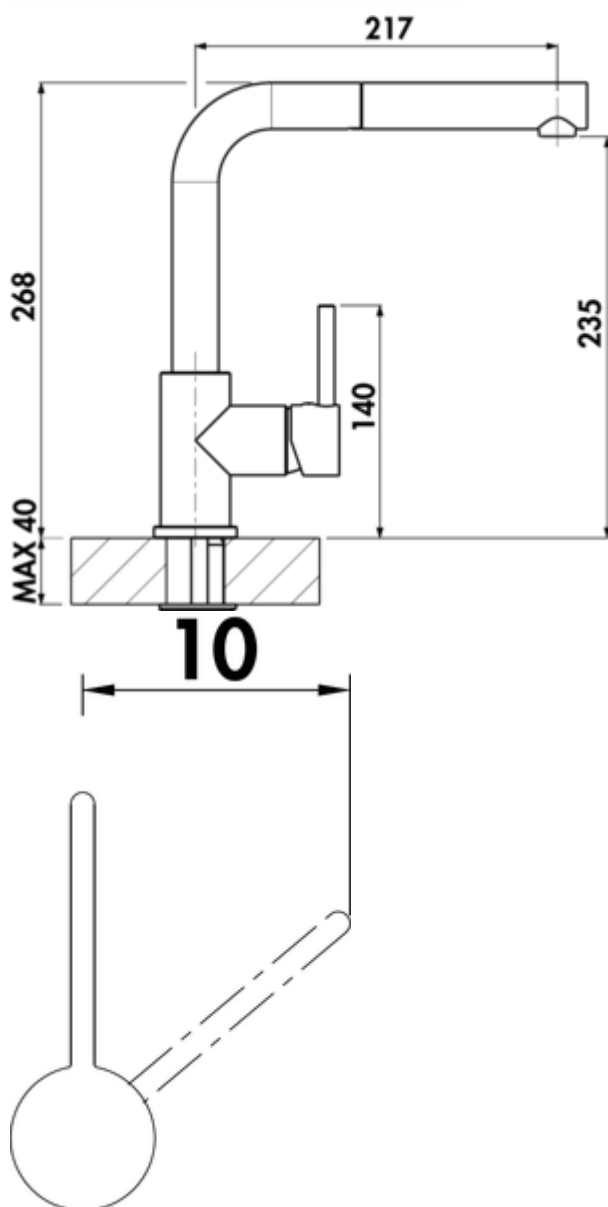

Configuration options

- 5011252 | chrome, high pressure
- 5011253 | stainless steel finish, high pressure
- 5011262 | black matt, high pressure
- 5011263 | graphite, high pressure
- 5011265 | chrome, low pressure
- 5011266 | stainless steel finish, low pressure
- 5011267 | black matt, low pressure
- 5011268 | graphite, low pressure
- 5011271 | copper coloured, high pressure

- ✓ Sink faucet
- ✓ high pressure
- ✓ with swivelling/pull-out metal outlet

Single lever faucet. With **swivelling/pull-out** metal outlet, side lever, laminar aerator and ceramic cartridge.

- swivel range 360°
- drill Ø 35 mm
- corresponds to the German and European drinking water regulation/directive

BELGAQUA