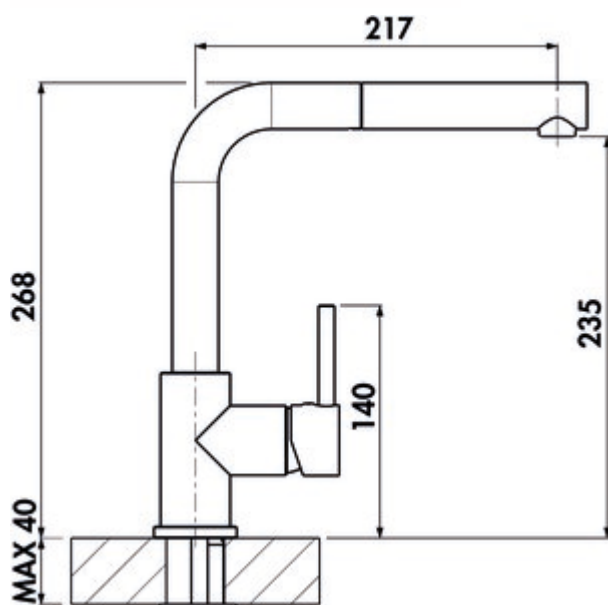

## LINEA Arco 2

Product number: 5011262

Configuration: black matt, high pressure

### Configuration options

- 5011252 | chrome, high pressure
- 5011253 | stainless steel finish, high pressure
- 5011262 | black matt, high pressure
- 5011263 | graphite, high pressure
- 5011265 | chrome, low pressure
- 5011266 | stainless steel finish, low pressure
- 5011267 | black matt, low pressure
- 5011268 | graphite, low pressure
- 5011271 | copper coloured, high pressure

- ✓ Sink faucet
- ✓ high pressure
- ✓ Swivelling

Single lever faucet. With swivelling/pull-out metal outlet, side lever, laminar aerator and ceramic cartridge.

- swivel range 360°
- drill Ø 35 mm
- corresponds to the German and European drinking water regulation/directive

## Technical data

Article type	Sink faucet	Factory customer service	No
Brand	LINEA	Type of fitting	Single lever faucet
Number of handles	1	Operating pressure	high pressure
Total installation height	268 mm	Material	brass
Outreach	217 mm	Worktop thickness	40 mm
Outlet	Swivelling Extractable	Number of tap holes	1
Discharge height	235 mm	Cartridge size	35 mm
Operating mode	Lever	Spring-guided hose shower	No
Drilling diameter	35 mm	Minimum distance wall to centre tap hole	10 mm
Handle position	right	Connection type	G 3/8" F
Manufacturer's warranty	5 years manufacturer's warranty (except on wearing parts) 10-year after-sales guarantee on spare parts Your claim to customer service during the warranty period will be settled individually by agreement.	Connection size	DN 15
Cartridge with ceramic sealing discs	Yes	Connection hoses	450 mm
Swivel range outlet	360°		