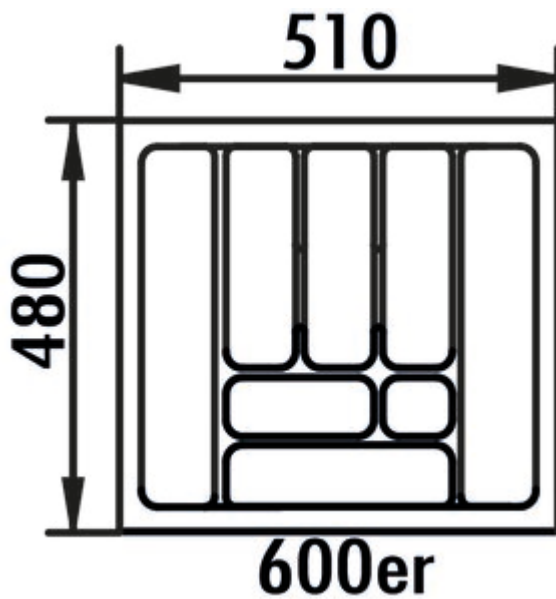

Cutlery insert 5

Product number: 8034259

Configuration: for 600 mm cabinet, W 510, D 480 mm

Configuration options

8034255 | for 300 mm cabinet, W 210, D 480 mm
 8034256 | for 400 mm cabinet, W 310, D 480 mm
 8034257 | for 450 mm cabinet, W 360, D 480 mm
 8034258 | for 500 mm cabinet, W 410, D 480 mm
 8034259 | for 600 mm cabinet, W 510, D 480 mm
 8034260 | for 800 mm cabinet, W 710, D 480 mm
 8034261 | for 900 mm cabinet, W 810, D 480 mm

- ✓ Cutlery insert
- ✓ Cabinet width: 600 mm
- ✓ Number of compartments: 8

Suitable for Grass Nova Pro (Leicht, Häcker, Zeyko, rotpunkt, Ballerina Kitchens, Sachsen Kitchens).

- colour silver-grey
- H 50 mm

[more infos...](#)

Technical data

Article type	Cutlery insert	Cabinet width	600 mm
Height	50 mm	Number of compartments	8
Width	510 mm	Suitable frame system	GRASS Nova pro
Material	plastic		