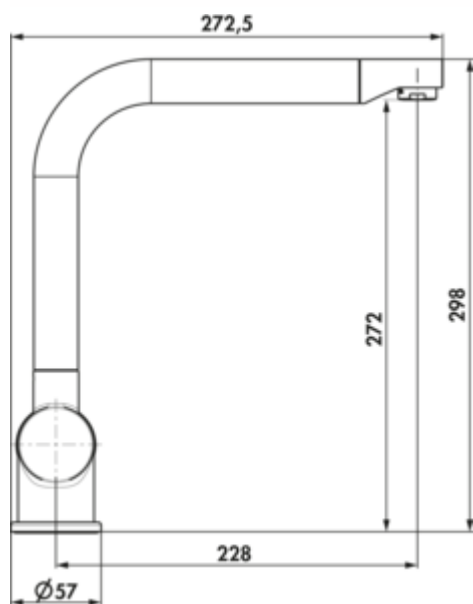

LINEA Drive 1S

Product number: 5011089

Configuration: stainless steel coloured/black, high pressure

Configuration options

5011089 | stainless steel coloured/black, high pressure

- ✓ Sink faucet
- ✓ high pressure
- ✓ with swivelling outlet

Single lever faucet. With **swivelling outlet, black**, side lever and ceramic cartridge.

— **scald protection** (maximum temperature to be set at the cartridge)

— swivel range 360°

— drill Ø 35 mm

— corresponds to the German and European drinking water regulation/directive

[more infos...](#)

Technical data

| | | | |
|---------------------------|------------------------|--|--------------------------|
| Article type | Sink faucet | Cartridge with ceramic sealing discs | Yes |
| Brand | LINEA | Swivel range outlet | 360° |
| Number of handles | 1 | Type of fitting | Single lever faucet |
| Total installation height | 298 mm | Operating pressure | high pressure |
| Height | 298 mm | Width | 57 mm |
| Outreach | 228 mm | Material | brass stainless steel |
| Outlet | with swivelling outlet | Number of tap holes | 1 |
| Discharge height | 272 mm | Temperature limiter/scald protection | scald protection |
| Operating mode | Lever | Minimum distance wall to centre tap hole | 0 mm |
| Drilling diameter | 35 mm | Max. Flow rate at 3 bar | 10,7 l/min |
| Handle position | side lever | | |