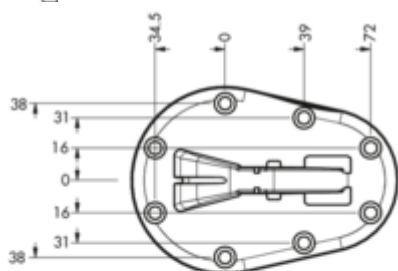

Click round

Product number: 3011088

Configuration: stainless steel coloured

Configuration options

3011088 | stainless steel coloured

- ✓ Support foot
- ✓ round
- ✓ straight

Supporting foot. Due to the integrated click technology, a table top can be folded away.

- tube-Ø 50 mm
- height 705 mm (plus 30 mm height adjustment)
- load bearing capacity ca. 150 kg

[more infos...](#)

Technical data

Article type	Support foot	Carrying capacity	ca. 150 kg
Height	705 mm	Tube dimension	Ø 50 mm
Properties	Foldable	Height adjustment	30 mm
Shape	round	Support element version	straight
With mounting plate	Yes		