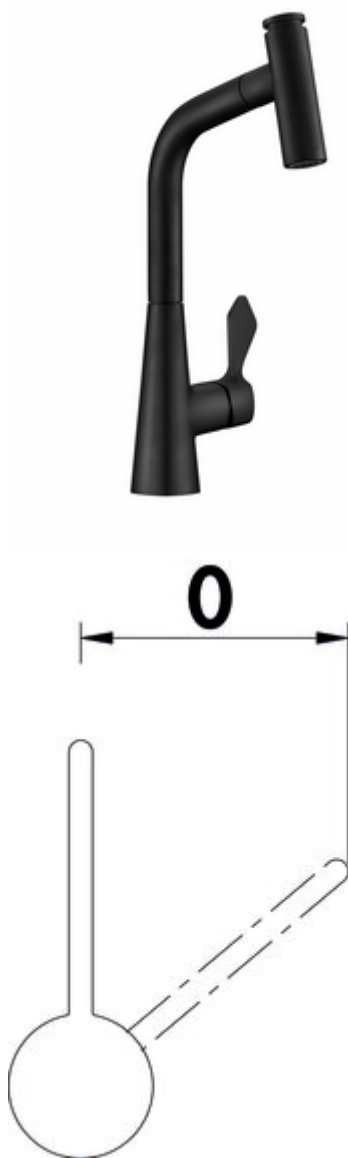

## LINEA Umore 2

Product number: 5011341

Configuration: black matt, high pressure

### Configuration options

5011340 | chrome, high pressure

5011341 | black matt, high pressure

5011342 | stainless steel finish, high pressure

- ✓ Sink faucet
- ✓ high pressure

Single lever mixer. With swivelling/pull-out hose with shower head (can be switched to stream or shower), side lever and ceramic cartridge.

- swivel range 360°
- drill Ø 35 mm

[more infos...](#)

### Technical data

Article type	Sink faucet	Operating pressure	high pressure
Brand	LINEA	Width	213 mm
Number of handles	1	Material	brass
Total installation height	372 mm	Surface/coating	powder coated
Outreach	172 mm	Worktop thickness	40 mm
Discharge height	260 mm	Swivel range handle	0 °
Operating mode	Lever	Number of tap holes	1
Drilling diameter	35 mm	Cartridge size	35 mm
Handle position	side lever	Convertible jet/shower	Yes
Cartridge with ceramic sealing discs	Yes	Type of hose shower	with swivelling/pull-out hose with shower head (can be switched to stream or shower)
Swivel range outlet	360°	Connection type	G 3/8" F
Beam type	Shower jet Comfort beam	Connection size	DN 15
Type of fitting	Single lever faucet	Connection hoses	450 mm