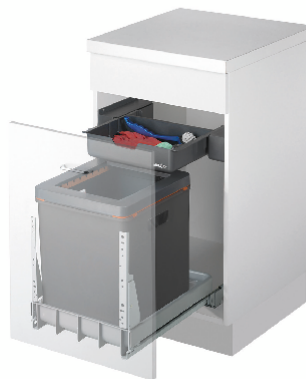

Dimensional sketch (PDF)

BOXX 40-R

Art.-Nr. 5059.01

Waste separation system for system with roll push pullout

MULLEX

A. & J. Stöckli AG · Ennetbachstrasse 40 · CH-8754 Netstal
+41 55 645 55 80 · info@muellex.ch · muellex.ch

5059.01 / Mbk 01