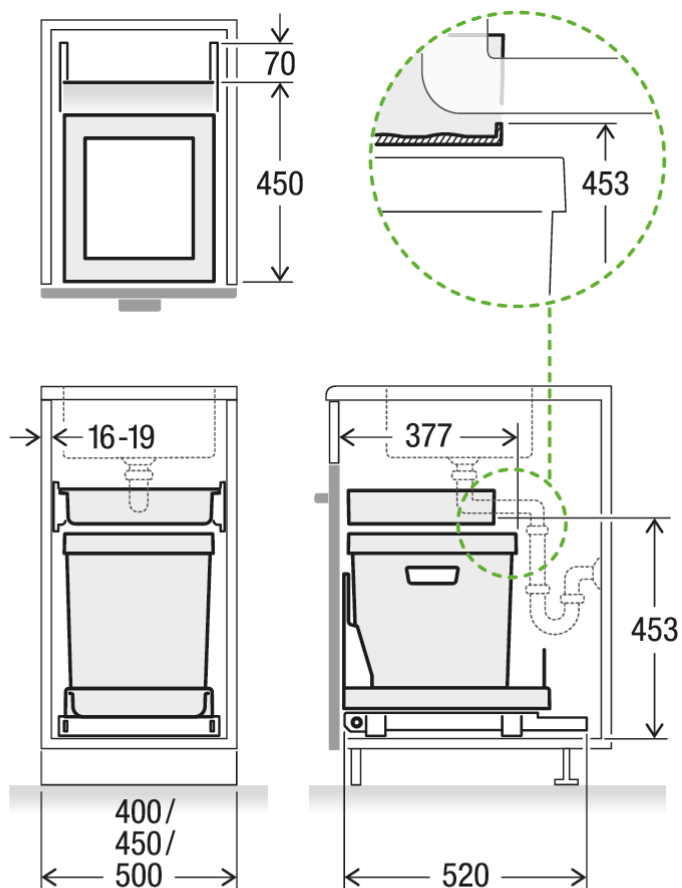

Dimensional sketch (PDF)

BOXX 40-R

Art.-Nr. 5059.01

Waste separation system for system with roll push pullout

MULLEX

A. & J. Stöckli AG · Ennetbachstrasse 40 · CH-8754 Netstal
+41 55 645 55 80 · info@muellex.ch · muellex.ch

5059.01 / Mbk 01