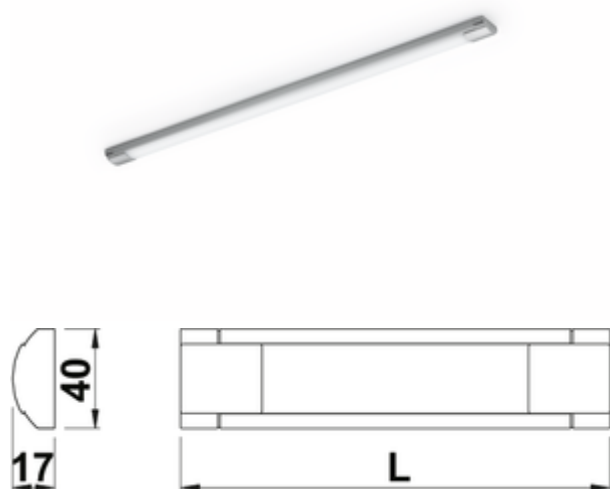

Feel LED

Product number: 7062287

Configuration: subsequent lamp without switch, L 600 mm, 5 W

Configuration options

- 7062280 | single lamp with switch, L 450 mm, 3.6 W
- 7062281 | single lamp with switch, L 600 mm, 5 W
- 7062282 | single lamp with switch, L 800 mm, 7 W
- 7062283 | single lamp with switch, L 900 mm, 7.9 W
- 7062284 | single lamp with switch, L 1000 mm, 8.9 W
- 7062285 | single lamp with switch, L 1200 mm, 11 W
- 7062286 | subsequent lamp without switch, L 450 mm, 3.6 W
- 7062287 | subsequent lamp without switch, L 600 mm, 5 W
- 7062288 | subsequent lamp without switch, L 800 mm, 7 W
- 7062289 | subsequent lamp without switch, L 900 mm, 7.9 W
- 7062290 | subsequent lamp without switch, L 1000 mm, 8.9 W
- 7062291 | subsequent lamp without switch, L 1200 mm, 11 W

- ✓ linear light
- ✓ Under-cabinet/niche light
- ✓ 4300 K neutral white

Lamp mounted from below. Aluminium profile, **aluminium coloured**, 120 LEDs/m, no visible LED points.

The lights can easily be extended by simply plugging together the connecting cables integrated in the body caps.

This product contains a light source of energy efficiency class G.

[more infos...](#)

Technical data

Article type	Luminaire	Illuminant included	Yes
Height	17 mm	Dimmer	Yes
Width	600 mm	Colour temperature	4300 K neutral white
Energy efficiency class	G	Type of dimming	brightness continuously dimmable
Transformer / converter required	Yes, must be ordered separately	Illuminant type	LED
Protection class	III	Replaceable illuminant	No
Mounting/Fixing	pluggable	Light yield	85 lumen/watt
Material housing	aluminium	Connection	One-sided
Certification	CE	Homogeneous light field without visible LED points	Yes
Switch	No	Touch function	Yes
Shape	angular	Design	linear light Under-cabinet/niche light
Memory function	Yes	Dimming function (composite)	Yes, brightness continuously dimmable
Length of the supply line (primary)	2.000 mm	Illuminant power	5 watts