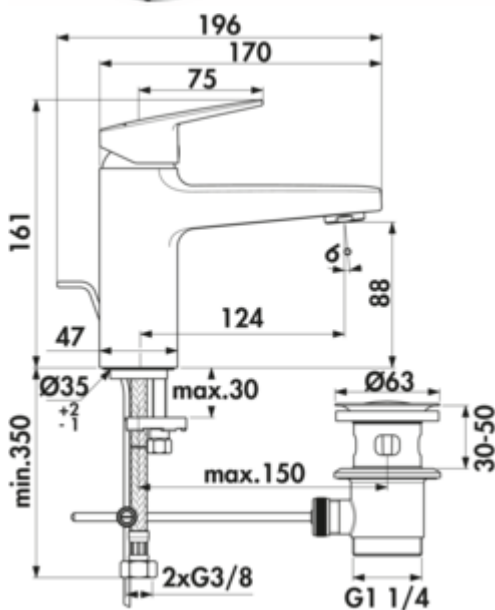

Ideal Standard Ceraplan bathroom

Product number: 5024078

Configuration: chrome, high pressure

Configuration options

5024078 | chrome, high pressure

- ✓ Washbasin tap
- ✓ high pressure
- ✓ Flow limiter

Single lever faucet. With pop-up rod waste fitting 1¼", ceramic cartridge and ECO function (with temperature control and 5 l aerator).

— drill Ø 35 mm

— EASY-FIX mounting system

German
Engineering

[more infos...](#)

Technical data

Article type	Washbasin tap	Type of fitting	Single lever faucet
Brand	Ideal Standard	Operating pressure	high pressure
Number of handles	1	Width	47 mm
Total installation height	161 mm	Material	brass
Height	161 mm	Hose thread	3/8"
Outreach	124 mm	Worktop thickness	30 mm
Discharge height	88 mm	Excenter fitting	With pop-up rod waste fitting 1¼"
Operating mode	Lever	Number of tap holes	1
Drilling diameter	35 mm	ECO function	Flow limiter Water saving function temperature control 5 l aerator
Handle position	top	Angle of inclination of aerator	6 °
Lever length	75 mm	Max. Flow rate at 3 bar	5 l/min
Cartridge with ceramic sealing discs	Yes		