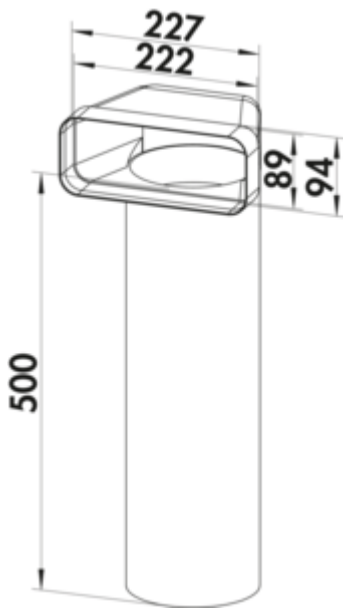

## F-UR 150 deflector 90° with round pipe

Product number: 4043012  
 Configuration: L 500 mm, white

**Configuration options**  
 4043012 | L 500 mm, white  
 4043013 | L 1000 mm, white

- ✓ Connecting element
  - ✓ Plug-in system for subsequent gluing
- With guide vanes and round pipe.

To achieve optimum flow performance, always use the deflectors with round pipe. Only use the deflectors with hose (F-URX 500/F-URX 1000) in exceptional cases, if no other engineering option exists.

[more infos...](#)

### Technical data

Article type	Connecting element	Shape	angular
Height	134 mm	Connection diameter	150 mm
Width	500 mm	System dimension	150
Material	PVC	Output drive	round
Mounting/Fixing	Plug-in system for subsequent gluing	Ventilation system	COMPAIR flow 150
Note	To achieve optimum flow performance, always use the deflectors with round pipe Only use the deflectors with hose (F-URX 500/F-URX 1000) in exceptional cases, if no other engineering option exists		

Dimensional sketch (PDF)