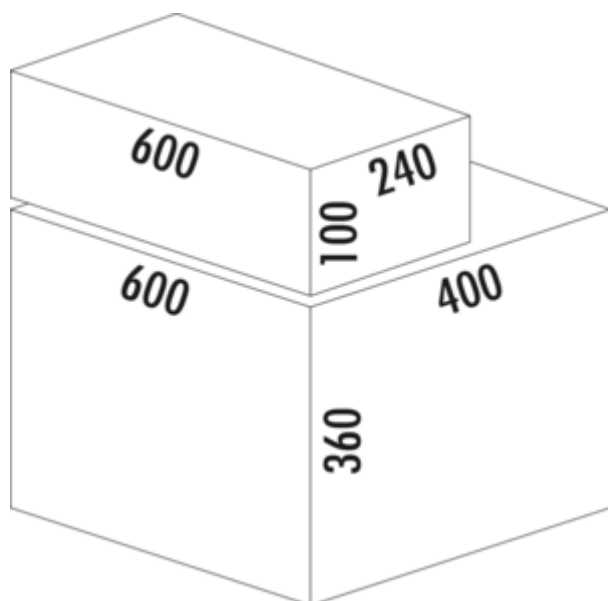

Cox® Base 360 S/600-3 with Base-Board

Product number: 8012375

Configuration: with bio lid, light grey, H 460 mm

Configuration options

8012374 | without bio lid, light grey, H 460 mm

8012375 | with bio lid, light grey, H 460 mm

8013374 | without bio lid, anthracite, H 460 mm

8013375 | with bio lid, anthracite, H 460 mm

- ✓ Front pull-out system
- ✓ full pull-out
- ✓ 42 l
 - guide rail depth 470 mm
 - waste capacity 42 (2 x 10/1 x 22) l
 - technology: full pull-out
 - fitting: cabinet wall and front panel
 - for 16/19 mm side walls
 - **with soft retraction and damping**
 - 1 x 2.7 l and 1 x 1.2 l storage boxes and 4 brackets included

[more infos...](#)

Technical data

Article type	Waste collection system	Volume/content container 2	10 l
Height	460 mm	Volume/content container 3	10 l
Width	600 mm	Soft closing	Yes
Mounting/Fixing	cabinet wall front panel	Colour container lid	light grey/green
Installation_height_list	460 mm	Design	Front pull-out system
Cabinet width	600 mm	Volume/Content container	22/10/10
Shape	angular	Organic lid	Yes
For sidewall thickness	16/19 mm	Number of containers in additional drawer	2
Installation depth	400 mm	Guide rail depth	470 mm
Material container	plastic	Volume/capacity drawer container 1	2.7 l
Number of containers	3	Volume/capacity drawer container 2	1,2 l
Opening technology	full pull-out	Biode lid bucket sizes	10 l
Total volume	42 l	Locking mechanism	With damper
Volume/content container 1	22 l		