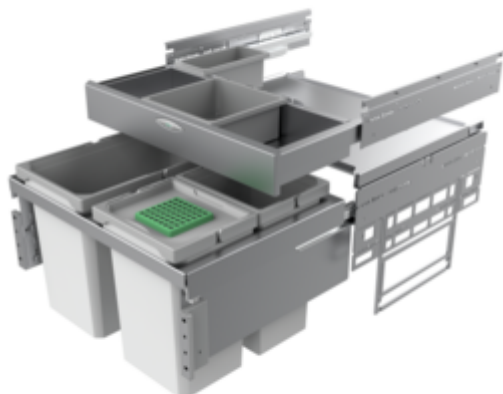

Cox® Base 360 S/600-3 with Base-Board

Product number: 8012375

Configuration: with bio lid, light grey, H 460 mm

Configuration options

8012374 | without bio lid, light grey, H 460 mm

8012375 | with bio lid, light grey, H 460 mm

8013374 | without bio lid, anthracite, H 460 mm

8013375 | with bio lid, anthracite, H 460 mm

- ✓ Front pull-out system
- ✓ full pull-out
- ✓ 42 l
 - guide rail depth 470 mm
 - waste capacity 42 (2 x 10/1 x 22) l
 - technology: full pull-out
 - fitting: cabinet wall and front panel
 - for 16/19 mm side walls
 - **with soft retraction and damping**
 - 1 x 2.7 l and 1 x 1.2 l storage boxes and 4 brackets included

[more infos...](#)

Technical data

Article type	Waste collection system	Volume/content container 2	10 l
Height	460 mm	Volume/content container 3	10 l
Width	600 mm	Soft closing	Yes
Mounting/Fixing	cabinet wall front panel	Colour container lid	light grey/green
Installation_height_list	460 mm	Design	Front pull-out system
Cabinet width	600 mm	Volume/Content container	22/10/10
Shape	angular	Organic lid	Yes
For sidewall thickness	16/19 mm	Number of containers in additional drawer	2
Installation depth	400 mm	Guide rail depth	470 mm
Material container	plastic	Volume/capacity drawer container 1	2.7 l
Number of containers	3	Volume/capacity drawer container 2	1,2 l
Opening technology	full pull-out	Biode lid bucket sizes	10 l
Total volume	42 l	Locking mechanism	With damper
Volume/content container 1	22 l		

Spare Parts

8010146	Complete lid, Accessory, silver
8012363	Storage box, Utensil box, dark grey, 1.2 liters
8012320	Cox® system container, Single bucket, light grey, 10 liters
8012362	Storage box, Utensil box, dark grey, 2.7 liters
8012364	Bracket for storage box, Accessory, silver
8012322	Cox® system container, Single bucket, light grey, 22 liters
8013146	Complete lid, Accessory, anthracite
8013362	Storage box, Utensil box, anthracite, 2.7 liters
8013363	Storage box, Utensil box, anthracite, 1.2 liters