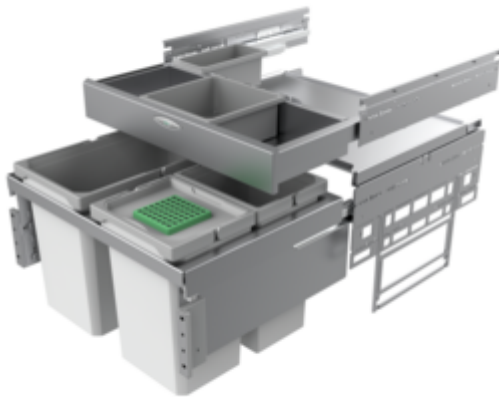

Cox® Base 360 S/600-3 with Base-Board

Product number: 8012375

Configuration: with bio lid, light grey, H 460 mm

Configuration options

8012374 | without bio lid, light grey, H 460 mm

8012375 | with bio lid, light grey, H 460 mm

8013374 | without bio lid, anthracite, H 460 mm

8013375 | with bio lid, anthracite, H 460 mm

- ✓ Front pull-out system
- ✓ full pull-out
- ✓ 42 l
 - guide rail depth 470 mm
 - waste capacity 42 (2 x 10/1 x 22) liters
 - technology: full pull-out
 - fitting: cabinet wall and front panel
 - with soft retraction and damping
 - 1 x 2.7 l and 1 x 1.2 l storage boxes and 4 brackets included

[more infos...](#)

Technical data

Article type	Waste collection system	Volume/content container 3	10 l
Width	600 mm	Soft closing	Yes
CE marking on the product	No	Colour container lid	light grey/green
Mounting/Fixing	cabinet wall front panel	Design	Front pull-out system
Cabinet width	600 mm	Volume/Content container	22/10/10
Shape	angular	Organic lid	Yes
Material container	plastic	Number of containers in additional drawer	2
Number of containers	3	Guide rail depth	470 mm
Opening technology	full pull-out	Volume/capacity drawer container 1	2.7 l
Total volume	42 l	Volume/capacity drawer container 2	1,2 l
Volume/content container 1	22 l	Biode lid bucket sizes	10 l
Volume/content container 2	10 l	Locking mechanism	With damper