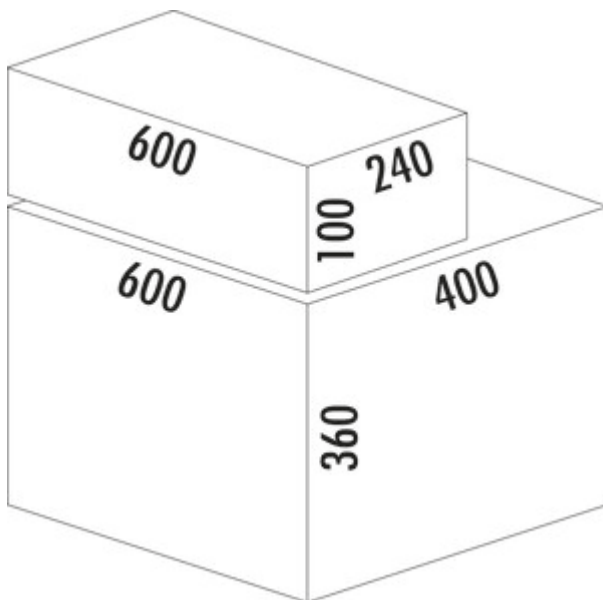

Cox® Base 360 S/600-3 with Base-Board

Product number: 8012375

Configuration: with bio lid, light grey, H 460 mm

Configuration options

8012374 | without bio lid, light grey, H 460 mm

8012375 | with bio lid, light grey, H 460 mm

8013374 | without bio lid, anthracite, H 460 mm

8013375 | with bio lid, anthracite, H 460 mm

- ✓ Front pull-out system
- ✓ full pull-out
- ✓ 42 l
 - guide rail depth 470 mm
 - waste capacity 42 (2 x 10/1 x 22) liters
 - technology: full pull-out
 - fitting: cabinet wall and front panel
 - with soft retraction and damping
 - 1 x 2.7 l and 1 x 1.2 l storage boxes and 4 brackets included

[more infos...](#)

Technical data

Article type	Waste collection system	Volume/content container 3	10 l
Width	600 mm	Soft closing	Yes
CE marking on the product	No	Colour container lid	light grey/green
Mounting/Fixing	cabinet wall front panel	Design	Front pull-out system
Cabinet width	600 mm	Volume/Content container	22/10/10
Shape	angular	Organic lid	Yes
Material container	plastic	Number of containers in additional drawer	2
Number of containers	3	Guide rail depth	470 mm
Opening technology	full pull-out	Volume/capacity drawer container 1	2.7 l
Total volume	42 l	Volume/capacity drawer container 2	1,2 l
Volume/content container 1	22 l	Biode lid bucket sizes	10 l
Volume/content container 2	10 l	Locking mechanism	With damper