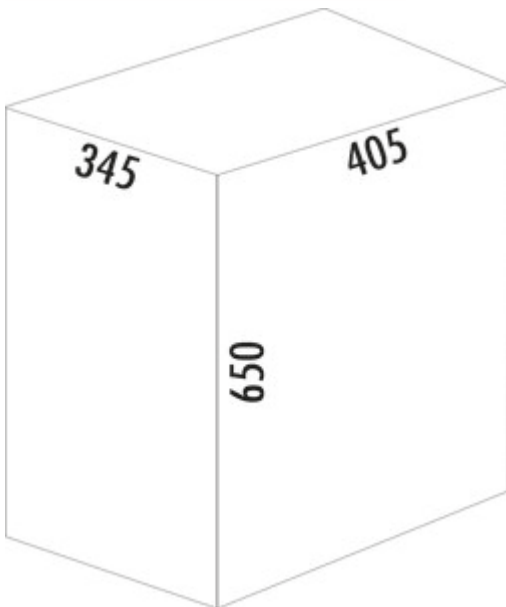

WESCO® Big Double Boy

Product number: 8011699

Configuration: sand matt

Configuration options

8011694 | red
 8011695 | almond
 8011696 | black matt
 8011697 | white matt
 8011698 | graphite matt
 8011699 | sand matt
 8011795 | cool grey

- ✓ Free-standing containers
- ✓ footstep mechanism
- ✓ 36 l
 - waste capacity 36 (2 x 18) litres
 - powder-coated sheet steel body
 - stainless-steel lid
 - plastic insert
 - stainless-steel foot pedal

[more infos...](#)

Technical data

Article type	Free-standing container	Number of containers	2
Brand	WESCO®	Opening technology	footstep mechanism
Width	405 mm	Total volume	36 l
Further	attachment option for garbage bags	Volume/content container 1	18 l
Dishwasher safe	Not dishwasher-safe	Volume/content container 2	18 l
Shape	angular	Design	Free-standing containers
Material lid	stainless steel	Waste bin dimensions (Wesco.de)	650 x 405
Height insert	588 mm	Old Wesco order no.	381411-87
Wide use	190 mm	Volume/Content container	18/18
Depth insert	235 mm	Locking mechanism	With damper
Material insert	plastic	Material Korpus	powder coated steel sheet
Cover	Yes	Footstep material	stainless steel
Lid type(s)	Closing-lid	Lockability	in open position