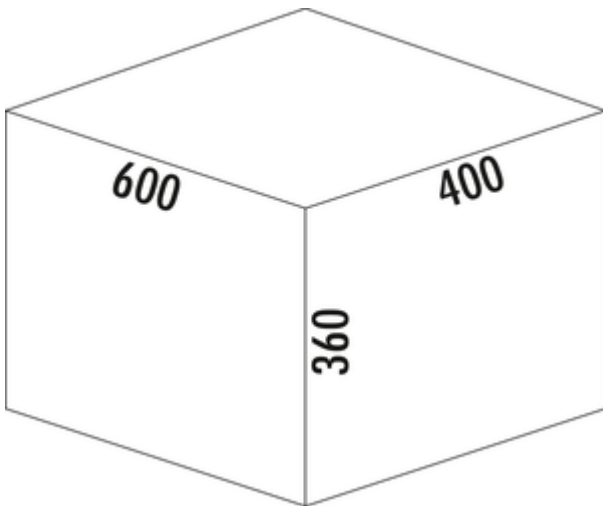

Cox[®] Base 360 S/600-3

Product number: 8013305

Configuration: without bio lid, anthracite, H 360 mm

Configuration options

8012305 | without bio lid, light grey, H 360 mm

8012315 | with bio lid, light grey, H 360 mm

8013305 | without bio lid, anthracite, H 360 mm

8013315 | with bio lid, anthracite, H 360 mm

- ✓ Front pull-out system
- ✓ full pull-out
- ✓ 42 l

With pull-out complete lid.

- guide rail depth 470 mm
- waste capacity 42 (2 x 10/1 x 22) l
- technology: full pull-out
- fitting: cabinet wall and front panel
- for 16/19 mm side walls
- **with soft retraction and damping**

[more infos...](#)

Technical data

Article type	Waste collection system	Opening technology	full pull-out
Height	360 mm	Total volume	42 l
Width	600 mm	Volume/content container 1	22 l
Mounting/Fixing	cabinet wall front panel	Volume/content container 2	10 l
Installation_height_list	360 mm	Volume/content container 3	10 l
Cabinet width	600 mm	Soft closing	Yes
Shape	angular	Design	Front pull-out system
Installation depth	400 mm	Volume/Content container	22/10/10
Material container	plastic	Organic lid	No
Cover	Yes	Retractable total cover	Yes
Lid type(s)	Complete lid	Guide rail depth	470 mm
Number of containers	3	Locking mechanism	With damper