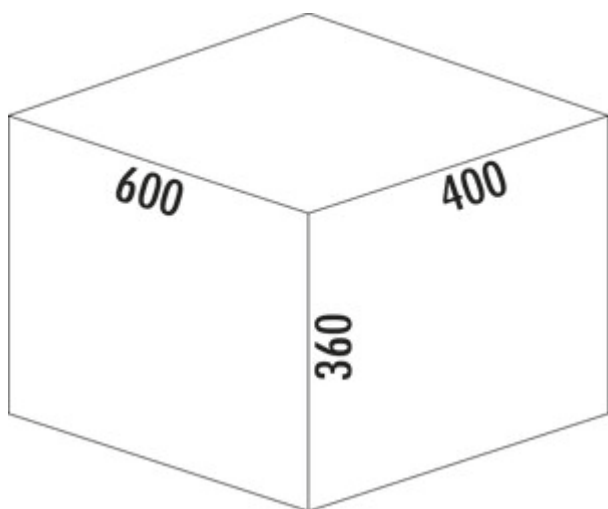

## Cox<sup>®</sup> Base 360 S/600-3

Product number: 8013305

Configuration: without bio lid, anthracite, H 360 mm

### Configuration options

8012305 | without bio lid, light grey, H 360 mm

8012315 | with bio lid, light grey, H 360 mm

8013305 | without bio lid, anthracite, H 360 mm

8013315 | with bio lid, anthracite, H 360 mm

✓ Front pull-out system

✓ full pull-out

✓ 42 l

With pull-out complete lid.

- guide rail depth 470 mm
- waste capacity 42 (2 x 10/1 x 22) liters
- technology: full pull-out
- fitting: cabinet wall and front panel
- with soft retraction and damping

### Technical data

Article type	Waste collection system	Total volume	42 l
Width	600 mm	Volume/content container 1	22 l
CE marking on the product	No	Volume/content container 2	10 l
Mounting/Fixing	cabinet wall front panel	Volume/content container 3	10 l
Cabinet width	600 mm	Soft closing	Yes
Shape	angular	Design	Front pull-out system
Material container	plastic	Volume/Content container	22/10/10
Cover	Yes	Organic lid	No
Lid type(s)	Complete lid	Retractable total cover	Yes
Number of containers	3	Guide rail depth	470 mm
Opening technology	full pull-out	Locking mechanism	With damper