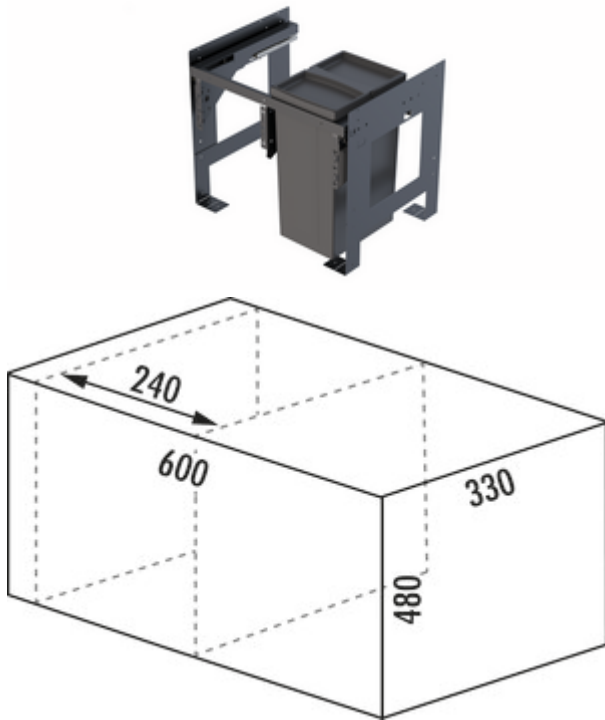

WESCO® Pullboy Soft Fusion® 480 K/600-1

Product number: 8011734

Configuration: anthracite, installation on the right

Configuration options

8011734 | anthracite, installation on the right

- ✓ Front pull-out system
- ✓ 29 l
- ✓ Number of containers: 1
 - waste system with soft closing and damping
 - waste volume 29 (1 x 29) litres
 - incl. single lid
 - afmetingen: 480 x 562 x 330 mm (H x W x D)
 - installation: side wall mounting with front panel
 - for 16/19 mm side walls
 - suitable for a reservoir with a width of 240 mm

[more infos...](#)

Technical data

Article type	Waste collection system	Lid type(s)	Closing-lid
Brand	WESCO®	Number of containers	1
Width	562 mm	Total volume	29 l
Properties	flexible space saving	Volume/content container 1	29 l
Mounting/Fixing	front panel side wall	Soft closing	Yes
Note	The reservoirs need to be positioned on the left.	Colour guide	orion grey
Cabinet width	600 mm	Colour container lid	orion grey
Suitable for	suitable for a reservoir with a width of 240 mm	Design	Front pull-out system
Shape	angular	Volume/Content container	29
Frame colour	orion grey	Guide rail depth	420 mm
For sidewall thickness	16/19 mm	Single bucket can be removed	Yes
Material container	plastic	Locking mechanism	With damper
Cover	Yes		

Recommendations

8011798	Pullboy Soft Fusion® lid system, Waste collection system, anthracite, H 342 mm
8011799	Pullboy Soft Fusion® lid system, Waste collection system, anthracite, H 492 mm