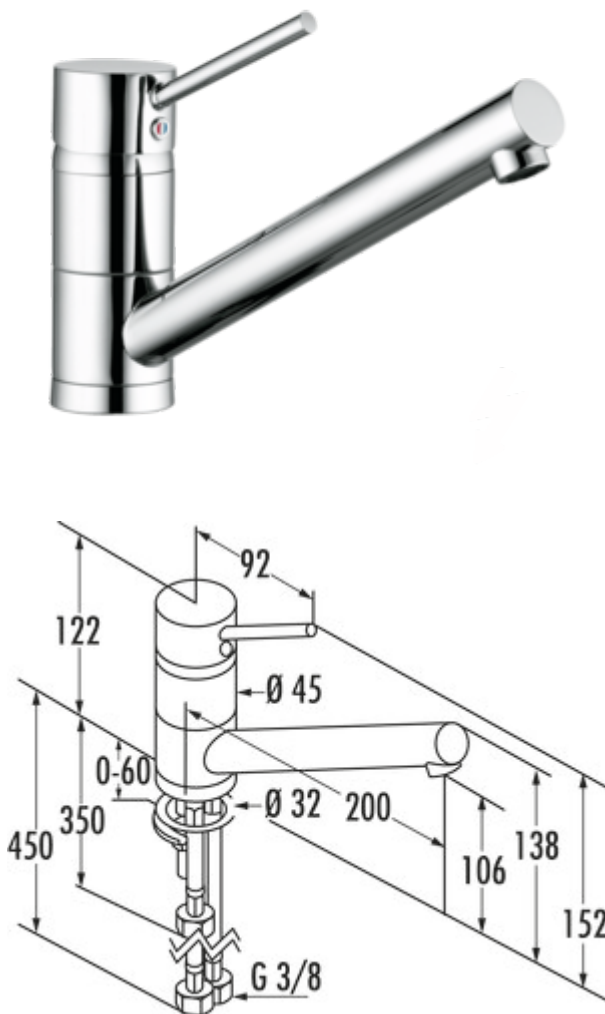

Kludi Scope 1

Product number: 5023085

Configuration: chrome, low pressure

Configuration options

5023084 | chrome, high pressure

5023085 | chrome, low pressure

- ✓ Sink faucet
- ✓ low pressure
- ✓ with swivelling outlet

Single lever faucet. With swivelling outlet and ceramic cartridge.

— swivel range 360°

— drill \varnothing 32 mm

[more infos...](#)

Technical data

Article type	Sink faucet	Cartridge with ceramic sealing discs	Yes
Brand	Kludi	Swivel range outlet	360°
Number of handles	1	Type of fitting	Single lever faucet
Total installation height	152 mm	Operating pressure	low pressure
Outreach	200 mm	Width	45 mm
Outlet	with swivelling outlet	Hose thread	3/8"
Discharge height	106 mm	Worktop thickness	60 mm
Operating mode	Lever	Number of tap holes	1
Drilling diameter	32 mm	Spring-guided hose shower	No
Handle position	top	Anti-limestone jet regulator	Yes
Lever length	92 mm	Flow rate at 3 bar (cold)	5 l/min

Accessories

5031005	Dirt Filter Ecco 1, 3/8", chrome
5031020	Spacer disk, Accessory, white