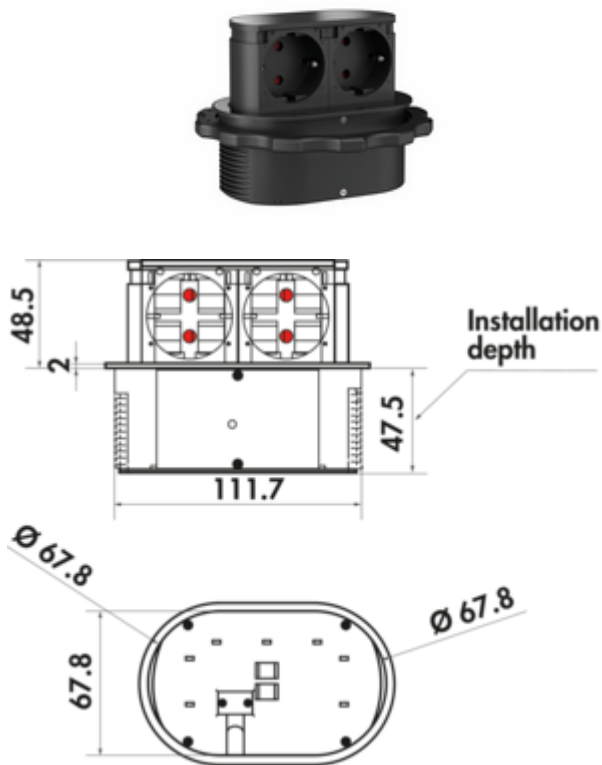

Piccolino

Product number: 7053199

Configuration: cover black matt

Configuration options

7053198 | cover stainless steel

7053199 | cover black matt

✓ Retractable socket element

✓ 2 x earthed plug socket

Socket element. Retractable. With 2 Schuko sockets for hanging cabinets or worktops.

— material plastic, black

— Blende Edelstahl oder schwarz matt

— 2000 mm mains connection line with Schuko plug

— drill Ø ca. 68 mm

— for panel thickness from 16 mm, mounted by screw ring

— cable outlet below

[more infos...](#)

Technical data

Article type	Socket element	Version sockets	2 x earthed plug socket
Height	47,50 mm	Flush mountable	Yes
Drilling diameter	68 mm	Colour bezel	black matt
Width	67,80 mm	Colour socket	black
Material	plastic	Height extended	48,5 mm
Mains voltage	230 V/16 A	Type of socket element	Retractable socket element
Protection class	IP44	Rated current	16 A
Mounting/Fixing	installation for hanging cabinets in the worktop	Number of sockets (total)	2
Certification	CE	Opening mechanism	Push & Pull
Length of the supply line (primary)	2.000 mm	Worktop thickness	from 16 mm
Installation depth	48 mm		

Recommendations

7053168 Hole saw, Ø 68 mm, for Piccolino