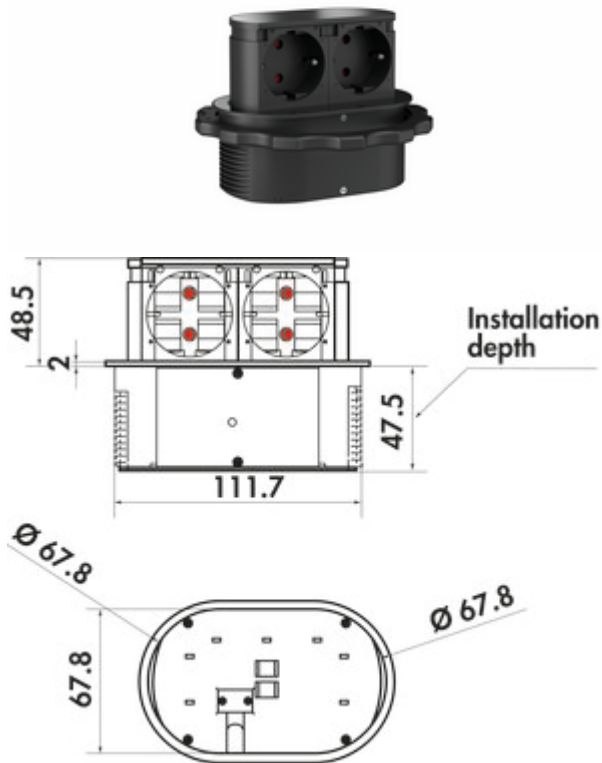

Piccolino

Product number: 7053199

Configuration: cover black matt

Configuration options

7053198 | cover stainless steel

7053199 | cover black matt

- ✓ Retractable socket element
- ✓ 2 x earthed plug socket
- ✓ Length of the supply line (primary): 2.000 mm

Socket element. Retractable. With 2 Schuko sockets for hanging cabinets or worktops.

- material plastic, black
- Blende Edelstahl oder schwarz matt
- 2000 mm mains connection line with Schuko plug
- drill \varnothing ca. 68 mm
- for panel thickness from 16 mm, mounted by screw ring
- cable outlet below

[more infos...](#)

Technical data

Article type	Socket element	Version sockets	2 x earthed plug socket
Drilling diameter	68 mm	Flush mountable	Yes
Width	67,80 mm	Colour bezel	black matt
Material	plastic	Colour socket	black
Mains voltage	230 V/16 A	Height extended	48,5 mm
Protection class	IP44	Type of socket element	Retractable socket element
Mounting/Fixing	installation for hanging cabinets in the worktop	Rated current	16 A
Certification	CE	Number of sockets (total)	2
Length of the supply line (primary)	2.000 mm	Opening mechanism	Push & Pull
Installation depth	48 mm	Worktop thickness	from 16 mm

Recommendations

7053168 Hole saw, \varnothing 68 mm, for Piccolino