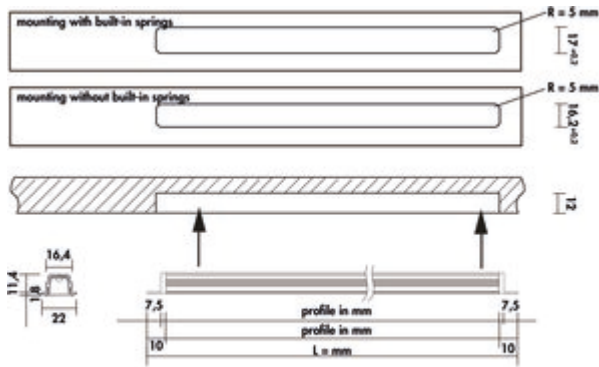

Ricol LED

Product number: 7061196

Configuration: individual lamp, L 2600 mm, stainless steel coloured

Configuration options

7060104 | individual lamp, L 2600 mm, black matt

7061196 | individual lamp, L 2600 mm, stainless steel coloured

- ✓ linear light
- ✓ Built-in lamp
- ✓ 4000 K neutral white

Built-in lamp. Aluminium body, LED built-in profile, illumination without visible LED points, hidden cable routing with clamp fastening, no screws required.

Individual lamp

- 15.5 watts per meter, 4000 K neutral white
- 81 lumen/watt
- LED strip 2600 mm loose, not used in profile
- can be shortened every 25 mm, two-sided feed-in
- 2000 mm two-sided supply line
- 4 end caps enclosed separately
- installation depth 12 mm

This product contains a light source of energy efficiency class F.

[more infos...](#)

Technical data

Article type	Luminaire	Installation depth	12 mm
Width	2.600 mm	Illuminant included	Yes
Energy efficiency class	F	Housing colour	stainless-steel coloured
Transformer / converter required	Yes, must be ordered separately	Colour temperature	4000 K neutral white
Mounting/Fixing	clampable With concealed fastening	Illuminant type	LED
Material housing	aluminium	Replaceable illuminant	Yes
Switch	No	Light yield	81 lumen/watt
Shortenability	may be shortened every 25 mm	Connection	On both sides
Shape	angular	Homogeneous light field without visible LED points	Yes
Length of the supply line (primary)	2.000 mm	Design	linear light Built-in lamp
More parts	incl. 4 end caps	Power per metre	15.5 watts