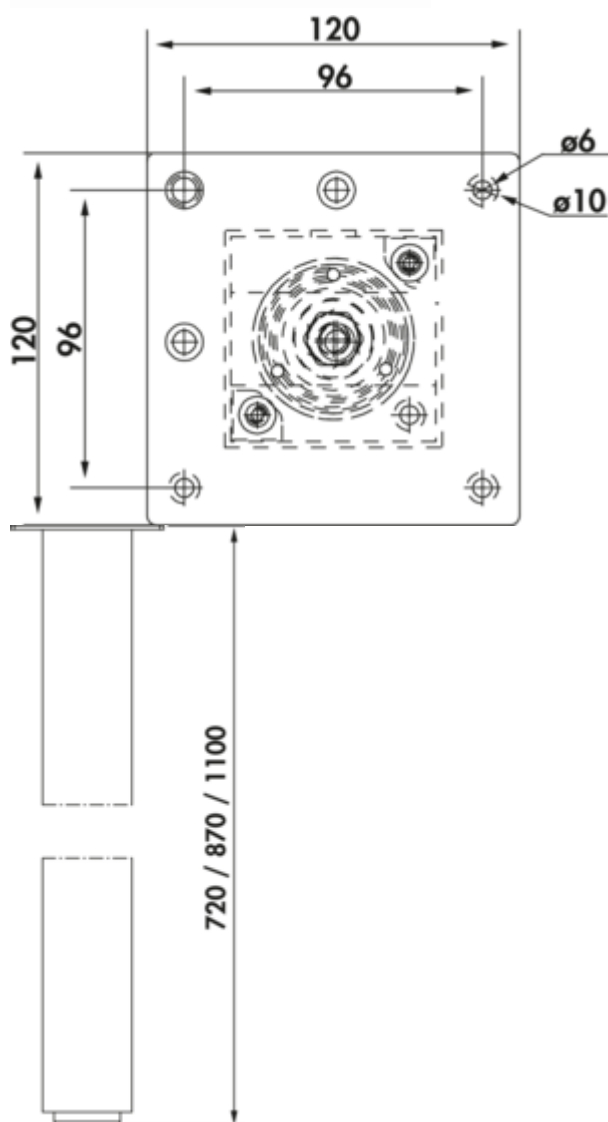

Configuration options

3011111 | black matt, H 720 mm

3011112 | black matt, H 870 mm

3011113 | black matt, H 1100 mm

✓ Support foot

✓ square

Supporting foot. Square, cannot be shortened.

— height plus 5 mm height adjustment

— tube 70 x 70 mm

— can be mounted flush with the corner or centrally

— **with 1 integrated earthed plug socket and USB A/C charging function (USB A Quick Charge 3.0/USB C Power Delivery 3.0)**

— supply line 1900 mm, 3-core, free ends

— bearing capacity approx. 150 kg