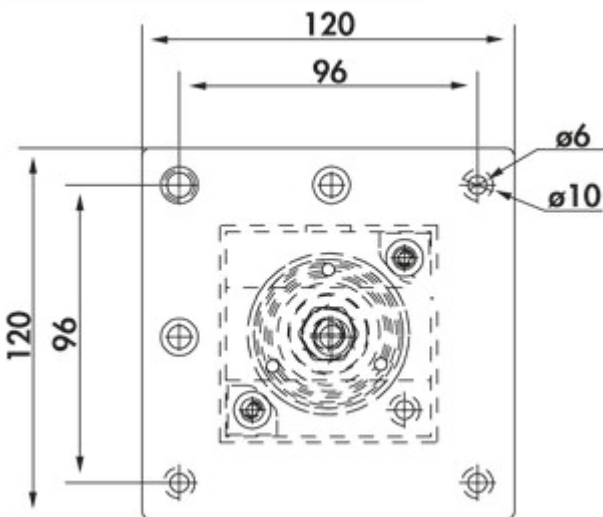

Configuration options

3011111 | black matt, H 720 mm

3011112 | black matt, H 870 mm

3011113 | black matt, H 1100 mm

✓ Support foot

✓ square

Supporting foot. Square, cannot be shortened.

— height plus 5 mm height adjustment

— tube 70 x 70 mm

— can be mounted flush with the corner or centrally

— with 1 integrated earthed plug socket and USB A/C charging function (USB A Quick Charge 3.0/USB C Power Delivery 3.0)

— supply line 1900 mm, 3-core, free ends

— bearing capacity approx. 150 kg