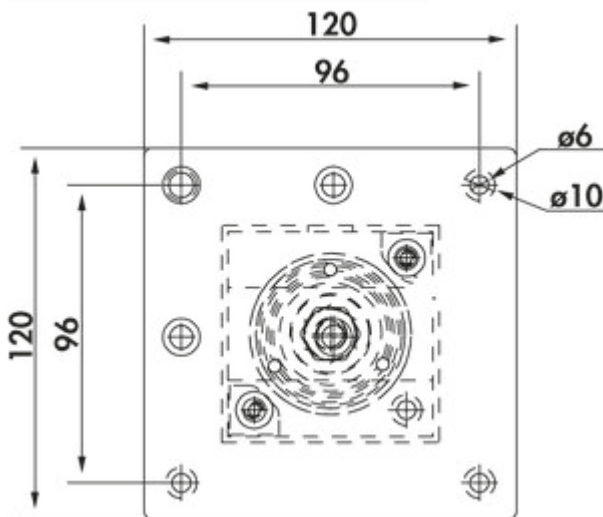

✓ square

Supporting foot. Square, cannot be shortened.

— height plus 5 mm height adjustment

— tube 70 x 70 mm

— can be mounted flush with the corner or centrally

— with 1 integrated earthed plug socket and USB A/C charging function (USB A Quick Charge 3.0/USB C Power Delivery 3.0)

— supply line 1900 mm, 3-core, free ends

— bearing capacity approx. 150 kg

[more infos...](#)

Technical data

Article type	Support foot	Height adjustment	5 mm
Width	70 mm	Number of integrated SCHUKO sockets	1
Shape	square	Mounting height on console	1 mm
Length of the supply line (primary)	1.900 mm	USB type	USB-A USB-C
Carrying capacity	120 kg	USB version	USB A Quick Charge 3.0 USB C Power Delivery 3.0
Tube dimension	70 x 70 mm		

Dimensional sketch (PDF)