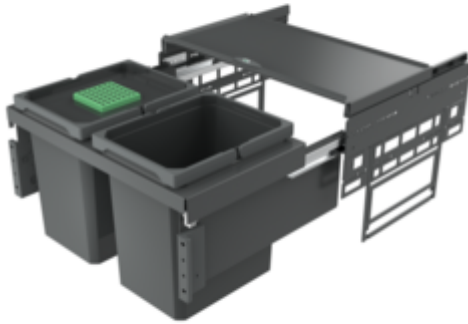

Cox[®] Base 360 K/600-2

Product number: 8013403

Configuration: with bio lid, anthracite, H 360 mm

Configuration options

8012402 | without bio lid, light grey, H 360 mm

8012403 | with bio lid, light grey, H 360 mm

8013402 | without bio lid, anthracite, H 360 mm

8013403 | with bio lid, anthracite, H 360 mm

✓ Front pull-out system

✓ full pull-out

✓ 31 l

With pull-out complete lid.

— guide rail depth 470 mm

— waste capacity 31 (2 x 15.5) l

— technology: full pull-out

— fitting: cabinet wall and front panel

— for 16/19 mm side walls

— **with soft retraction and damping**

— **installation depth 320 mm**

[more infos...](#)

Technical data

Article type	Waste collection system	Total volume	31 l
Height	360 mm	Volume/content container 1	15,5 l
Width	600 mm	Volume/content container 2	15,5 l
Mounting/Fixing	cabinet wall front panel	Soft closing	Yes
Installation_height_list	360 mm	Colour container lid	anthracite/green
Cabinet width	600 mm	Design	Front pull-out system
Shape	angular	Volume/Content container	15,5/15,5
Installation depth	320 mm	Organic lid	Yes
Material container	plastic	Retractable total cover	Yes
Cover	Yes	Guide rail depth	470 mm
Lid type(s)	Complete lid	Biode lid bucket sizes	15.5 l
Number of containers	2	Locking mechanism	With damper
Opening technology	full pull-out		

Spare Parts

8012334	Cox® system container, Single bucket, light grey, 15,5 liters
8013334	Cox® system container, Single bucket, anthracite, 15,5 liters
8012346	Complete lid, Accessory, silver
8013346	Complete lid, Accessory, anthracite
8011178	Bio-filter retrofitting set, Accessory, black