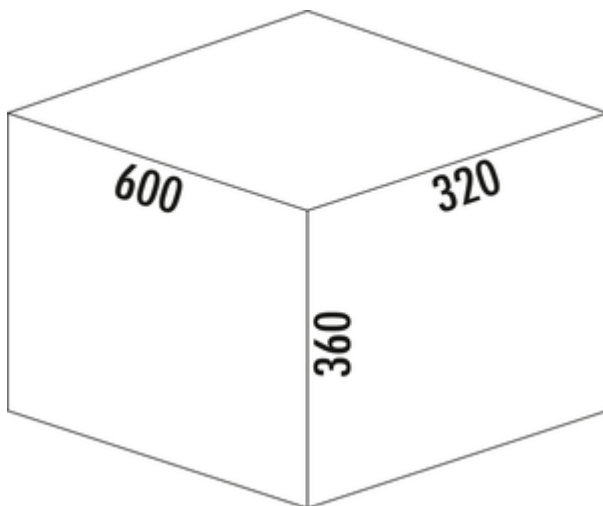

Cox[®] Base 360 K/600-2

Product number: 8013403

Configuration: with bio lid, anthracite, H 360 mm

Configuration options

8012402 | without bio lid, light grey, H 360 mm

8012403 | with bio lid, light grey, H 360 mm

8013402 | without bio lid, anthracite, H 360 mm

8013403 | with bio lid, anthracite, H 360 mm

✓ Front pull-out system

✓ full pull-out

✓ 31 l

With pull-out complete lid.

— guide rail depth 470 mm

— waste capacity 31 (2 x 15.5) l

— technology: full pull-out

— fitting: cabinet wall and front panel

— for 16/19 mm side walls

— **with soft retraction and damping**

— **installation depth 320 mm**

[more infos...](#)

Technical data

Article type	Waste collection system	Total volume	31 l
Height	360 mm	Volume/content container 1	15,5 l
Width	600 mm	Volume/content container 2	15,5 l
Mounting/Fixing	cabinet wall front panel	Soft closing	Yes
Installation_height_list	360 mm	Colour container lid	anthracite/green
Cabinet width	600 mm	Design	Front pull-out system
Shape	angular	Volume/Content container	15,5/15,5
Installation depth	320 mm	Organic lid	Yes
Material container	plastic	Retractable total cover	Yes
Cover	Yes	Guide rail depth	470 mm
Lid type(s)	Complete lid	Biode lid bucket sizes	15.5 l
Number of containers	2	Locking mechanism	With damper
Opening technology	full pull-out		