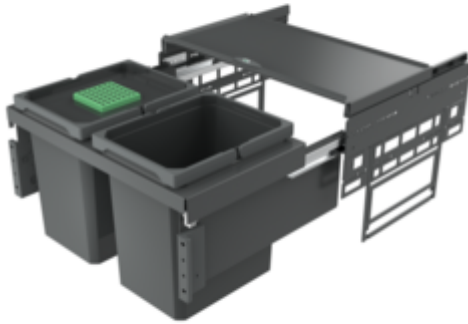

## Cox<sup>®</sup> Base 360 K/600-2

Product number: 8013403

Configuration: with bio lid, anthracite, H 360 mm

### Configuration options

8012402 | without bio lid, light grey, H 360 mm

8012403 | with bio lid, light grey, H 360 mm

8013402 | without bio lid, anthracite, H 360 mm

8013403 | with bio lid, anthracite, H 360 mm

✓ Front pull-out system

✓ full pull-out

✓ 31 l

With pull-out complete lid.

— guide rail depth 470 mm

— waste capacity 31 (2 x 15.5) l

— technology: full pull-out

— fitting: cabinet wall and front panel

### Technical data

Article type	Waste collection system	Total volume	31 l
Height	360 mm	Volume/content container 1	15,5 l
Width	600 mm	Volume/content container 2	15,5 l
Mounting/Fixing	cabinet wall front panel	Soft closing	Yes
Installation_height_list	360 mm	Colour container lid	anthracite/green
Cabinet width	600 mm	Design	Front pull-out system
Shape	angular	Volume/Content container	15,5/15,5
Installation depth	320 mm	Organic lid	Yes
Material container	plastic	Retractable total cover	Yes
Cover	Yes	Guide rail depth	470 mm
Lid type(s)	Complete lid	Biode lid bucket sizes	15.5 l
Number of containers	2	Locking mechanism	With damper
Opening technology	full pull-out		