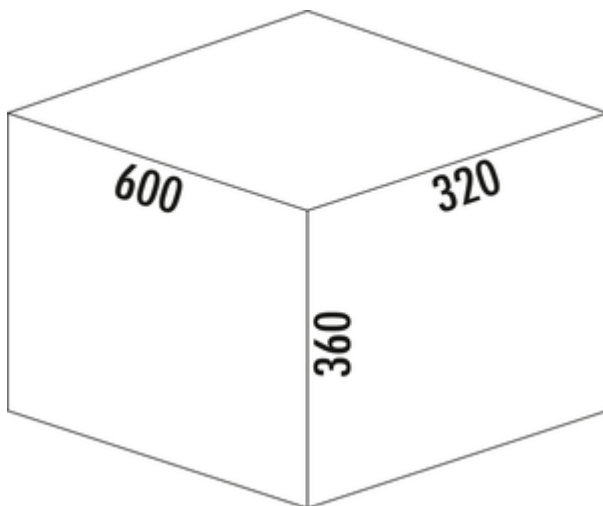

Configuration options

8012402 | without bio lid, light grey, H 360 mm

8012403 | with bio lid, light grey, H 360 mm

8013402 | without bio lid, anthracite, H 360 mm

8013403 | with bio lid, anthracite, H 360 mm

✓ Front pull-out system

✓ full pull-out

✓ 31 l

With pull-out complete lid.

— guide rail depth 470 mm

— waste capacity 31 (2 x 15.5) l

— technology: full pull-out

— fitting: cabinet wall and front panel

— for 16/19 mm side walls

— **with soft retraction and damping**

— **installation depth 320 mm**