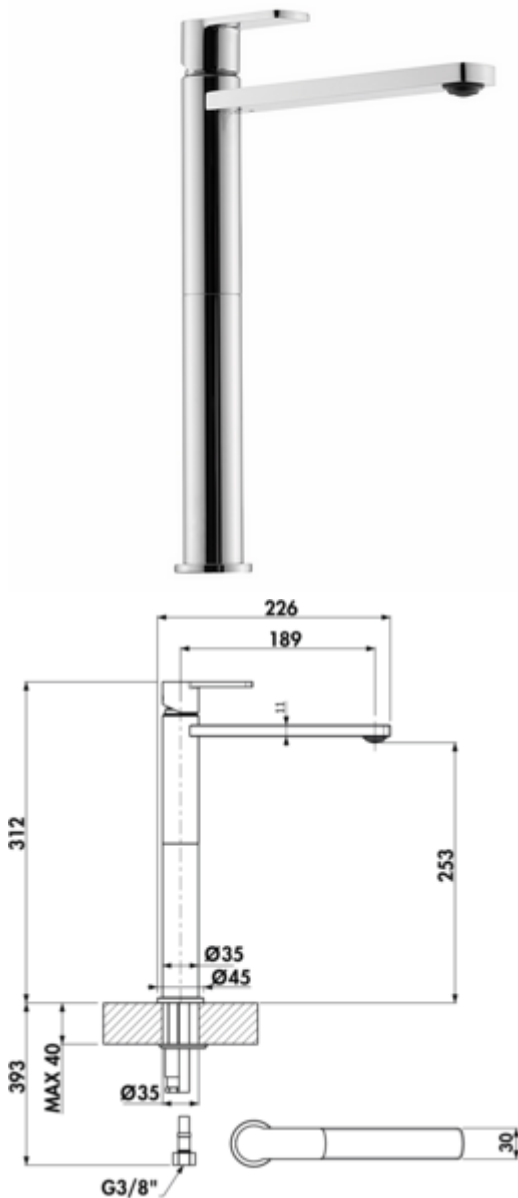

## LINEA Glam 2 bathroom

Product number: 5011287

Configuration: chrome, high pressure

### Configuration options

5011287 | chrome, high pressure

5011288 | black matt, high pressure

- ✓ Washbasin tap
- ✓ high pressure

Single lever faucet. With ceramic cartridge. Particularly suitable for use with top-mounted washbasins.

- without drain fitting
- drill  $\varnothing$  35 mm

**BELGAQUA**

[more infos...](#)

### Technical data

Article type	Washbasin tap	Operating pressure	high pressure
Brand	LINEA	Width	45 mm
Number of handles	1	Material	brass
Total installation height	312 mm	Suitable for	Particularly suitable for use with top-mounted washbasins
Height	312 mm	Worktop thickness	40 mm
Outreach	189 mm	Excenter fitting	without drain fitting
Discharge height	253 mm	Number of tap holes	1
Operating mode	Lever	Cartridge size	25 mm
Drilling diameter	35 mm	Flow rate at 3 bar (cold)	9,37 l/min
Handle position	top	Connection type	G 3/8" F
Cartridge with ceramic sealing discs	Yes	Connection size	DN 15
Type of fitting	Single lever faucet	Connection hoses	600 mm