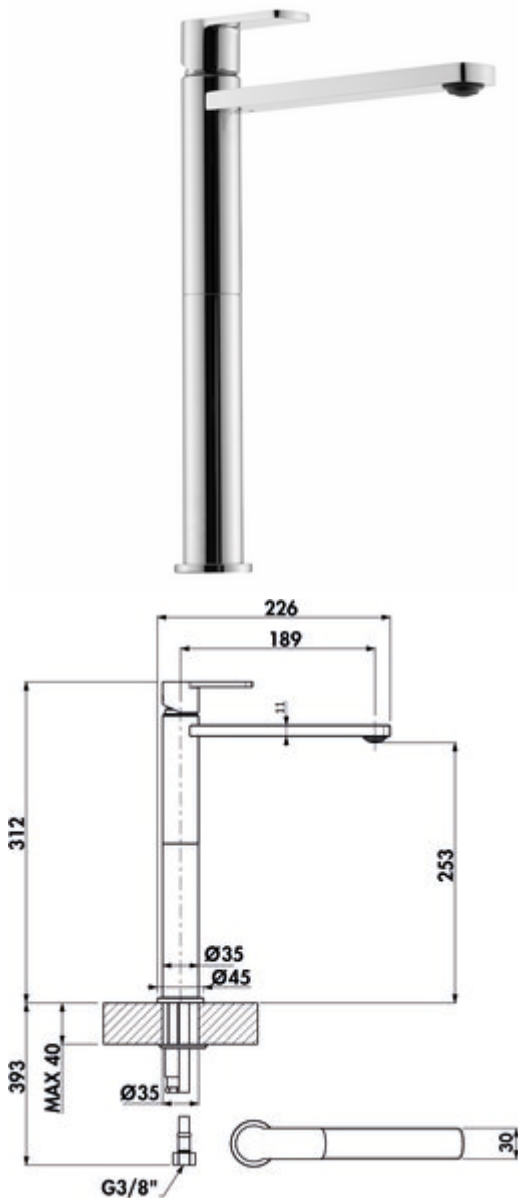

## LINEA Glam 2 bathroom

Product number: 5011287

Configuration: chrome, high pressure

### Configuration options

5011287 | chrome, high pressure

5011288 | black matt, high pressure

✓ Washbasin tap

✓ high pressure

Single lever faucet. With ceramic cartridge. Particularly suitable for use with top-mounted washbasins.

— without drain fitting

— drill Ø 35 mm

**BELGAQUA**

[more infos...](#)

### Technical data

Article type	Washbasin tap	Width	45 mm
Brand	LINEA	Material	brass
Number of handles	1	Suitable for	Particularly suitable for use with top-mounted washbasins
Total installation height	312 mm	Worktop thickness	40 mm
Outreach	189 mm	Excenter fitting	without drain fitting
Discharge height	253 mm	Number of tap holes	1
Operating mode	Lever	Cartridge size	25 mm
Drilling diameter	35 mm	Flow rate at 3 bar (cold)	9,37 l/min
Handle position	top	Connection type	G 3/8" F
Cartridge with ceramic sealing discs	Yes	Connection size	DN 15
Type of fitting	Single lever faucet	Connection hoses	600 mm
Operating pressure	high pressure		