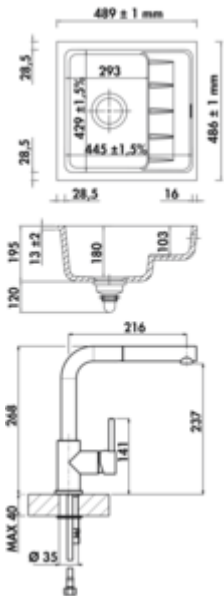

PickUP U – set 1

Product number: 1041302

Configuration: slate, incl. Arco 2, chrome

Configuration options

1041302 | slate, incl. Arco 2, chrome

- ✓ Sub-structure bowl
- ✓ ceramic
- ✓ Eccentric set, chrome-plated

Substructure sink. Ceramic, single bowl with second level, reversible, 3½" basket strainer valve flush with premium rotational excenter fitting, chromed, **without** drill hole.

- suitable for worktop thicknesses from 30 mm
- cutout dimensions approx. 433 x 417 mm, R 19 mm
- no tap hole bank: provide holes for faucet and excenter in the worktop
- incl. mounting material

Single lever faucet with **swivelling/pull-out** outlet, side lever and ceramic cartridge.

- swivel range 180°
- drill Ø 35 mm

[more infos...](#)

Technical data

Article type	Sink	Main sink width	293 mm
Height	315 mm	Height main sink	180 mm
Width	489 mm	Depth main sink	429 mm
Material	ceramic	Material thickness worktop minimum	30 mm
Cabinet width	600 mm	Armature bench	No
Cut-out dimension	approx. 433 x 417 mm, R 19 mm	Arrangement sinks	Reversible
Excenter fitting	Eccentric set, chrome-plated	Number of sinks	1 main sink
Valve type	3½" basket strainer valve flush	Number of overflow points	1
Overflow	Overflow in the main basin	Draining board	With integrated drainer
Installation variant	Sub-structure bowl	Garnish actuation	Chrome-plated rotary eccentric