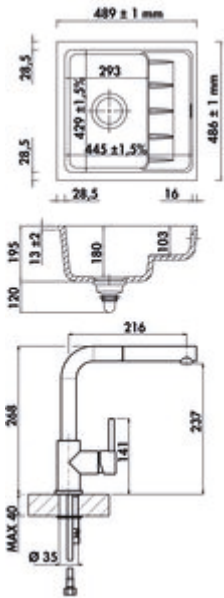

PickUP U – set 1

Product number: 1041302

Configuration: slate, incl. Arco 2, chrome

Configuration options

1041302 | slate, incl. Arco 2, chrome

- ✓ Sub-structure bowl
- ✓ ceramic
- ✓ Eccentric set, chrome-plated

Substructure sink. Ceramic, single bowl with second level, reversible, 3½" basket strainer valve flush with premium rotational excenter fitting, chromed, without drill hole.

- suitable for worktop thicknesses from 30 mm
- cutout dimensions approx. 433 x 417 mm, R 19 mm
- no tap hole bank: provide holes for faucet and excenter in the worktop
- incl. mounting material

Single lever faucet with swivelling/pull-out outlet, side lever and ceramic cartridge.

- swivel range 180°
- drill Ø 35 mm

[more infos...](#)

Technical data

Article type	Sink	Height main sink	180 mm
Width	489 mm	Depth main sink	429 mm
Material	ceramic	Material thickness worktop minimum	30 mm
Cabinet width	600 mm	Armature bench	No
Cut-out dimension	approx. 433 x 417 mm, R 19 mm	Arrangement sinks	Reversible
Excenter fitting	Eccentric set, chrome-plated	Number of sinks	1 main sink
Valve type	3½" basket strainer valve flush	Number of overflow points	1
Overflow	Overflow in the main basin	Draining board	With integrated drainer
Installation variant	Sub-structure bowl	Garnish actuation	Chrome-plated rotary eccentric
Main sink width	293 mm		