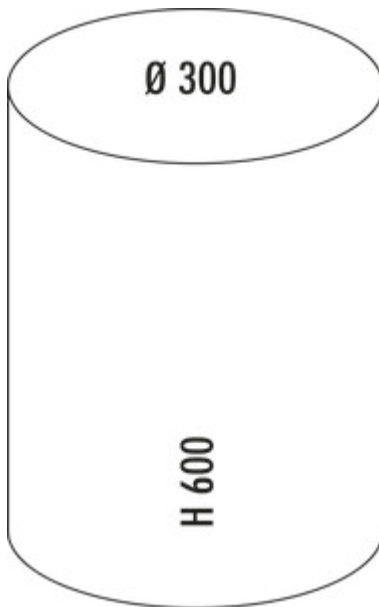

## WESCO® Capboy® Maxi

Product number: 8012177  
Configuration: graphite matt

### Configuration options

8012170 | white  
8012171 | red  
8012172 | nickel silver  
8012173 | graphite  
8012174 | almond  
8012175 | black matt  
8012176 | white matt  
8012177 | graphite matt  
8012178 | sand matt  
8012358 | pink  
8012359 | mint

- ✓ footstep mechanism
- ✓ 22 l
- ✓ Free-standing container
- waste capacity 22 litres
- powder-coated sheet steel body and lid
- metal insert
- plastic foot step
- plastic base ring

[more infos...](#)

### Technical data

Article type	Free-standing container	Lid type(s)	Closing-lid
Brand	WESCO®	Opening technology	footstep mechanism
Width	300 mm	Total volume	22 l
Material	powder coated steel sheet	Volume/content container 1	22 l
Dishwasher safe	Not dishwasher-safe	Waste bin dimensions (Wesco.de)	600 x 300
Shape	round	Old Wesco order no.	121531-77
Height insert	480 mm	Volume/Content container	22
Wide use	240 mm	Locking mechanism	Without damper
Material insert	metal	Footstep material	plastic
Cover	Yes	Material Boden	with plastic edge