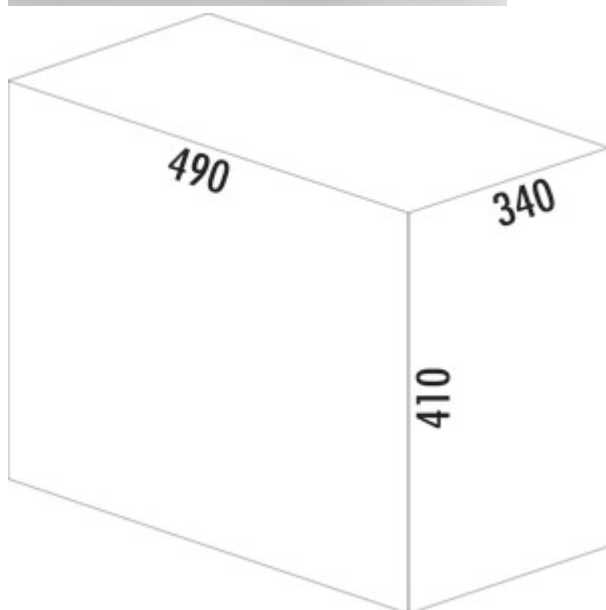

WESCO® Profiline Double-Master® 410 S/ 400-2

Product number: 8012077

Configuration: anthracite

Configuration options

8012077 | anthracite

- ✓ Pull-out technology for rotating doors
- ✓ full pull-out
- ✓ 40 l
- waste capacity 40 (2 x 20) liters
- technology: full pull-out
- frame/guide silver
- complete lid anthracite
- fitting: cabinet bottom
- the ideal space saver with an installation height of only 410 mm

[more infos...](#)

Technical data

Article type	Waste collection system	Cover	Yes
Brand	WESCO®	Lid type(s)	Complete lid
Width	340 mm	Number of containers	2
Mounting/Fixing	cabinet bottom	Opening technology	full pull-out
Cabinet width	400 mm	Total volume	40 l
Shape	angular	Volume/content container 1	20 l
Frame colour	silver	Volume/content container 2	20 l
Material lid	plastic	Colour guide	silver
Material container	plastic	Design	Pull-out technology for rotating doors
Colour total cover	anthracite	Volume/Content container	20/20