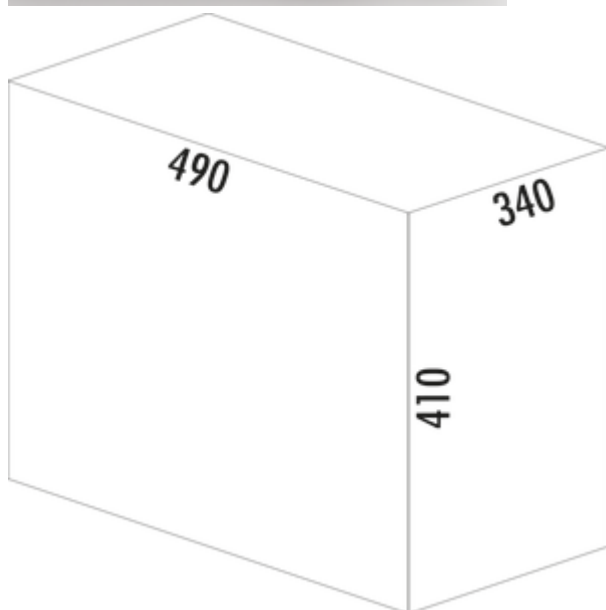

WESCO® Profiline Double-Master 410 S/ 400-2

Product number: 8012077

Configuration: anthracite

Configuration options

8012077 | anthracite

- ✓ Pull-out technology for rotating doors
- ✓ full pull-out
- ✓ 40 l
- waste capacity 40 (2 x 20) liters
- technology: full pull-out
- frame/guide silver
- complete lid anthracite
- fitting: cabinet bottom
- the ideal space saver with an installation height of only 410 mm

[more infos...](#)

Technical data

Article type	Waste collection system	Cover	Yes
Brand	WESCO®	Lid type(s)	Complete lid
Width	340 mm	Number of containers	2
Mounting/Fixing	cabinet bottom	Opening technology	full pull-out
Cabinet width	400 mm	Total volume	40 l
Shape	angular	Volume/content container 1	20 l
Frame colour	silver	Volume/content container 2	20 l
Material lid	plastic	Colour guide	silver
Material container	plastic	Design	Pull-out technology for rotating doors
Colour total cover	anthracite	Volume/Content container	20/20