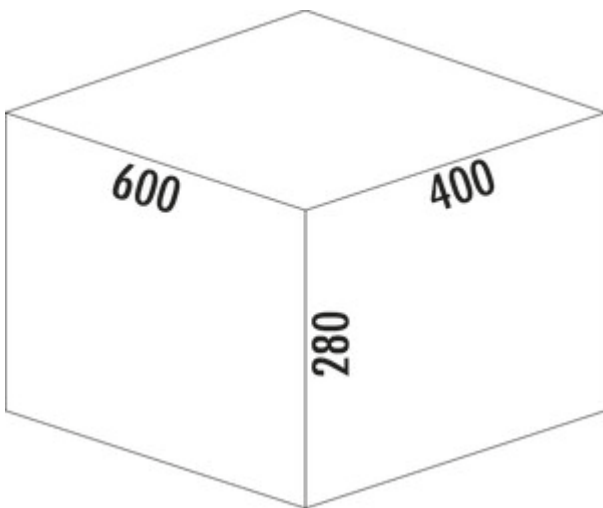

Cox Stand-UP® 280 S/600-3

Product number: 8013391

Configuration: with bio lid, anthracite, H 280 mm

Configuration options

8013390 | without bio lid, anthracite, H 280 mm

8013391 | with bio lid, anthracite, H 280 mm

- ✓ Existing pull-outs
- ✓ 30 l
- ✓ Number of containers: 3

For mounting on existing pull-outs with a nominal depth of 450 mm and 500 mm.

- maximum frame height (dimension from the bottom of the drawer to the top edge of the frame) 175 mm
- minimum installation depth (internal dimension of the drawer) 400 mm
- waste volume 30(1 X 16/ 2 x 7) litres
- total height 280 mm
- installation height without complete lid 270 mm
- complete lid can be mounted behind the upper front to save space
- bucket height 256 mm

[more infos...](#)

Technical data

Article type	Waste collection system	Number of containers	3
Height	280 mm	Total volume	30 l
Width	600 mm	Volume/content container 1	16 l
Mounting/Fixing	on existing pull-outs	Volume/content container 2	7 l
Further	maximum frame height (dimension from the bottom of the drawer to the top edge of the frame) 175 mm	Volume/content container 3	7 l
Installation_height_list	without complete lid 270 mm	Colour guide	anthracite
Cabinet width	600 mm	Colour container lid	anthracite/green
Shape	angular	Design	Existing pull-outs
Frame colour	anthracite	Volume/Content container	16/7/7
Material container	plastic	Organic lid	Yes
Colour total cover	anthracite	Guide rail depth	450 - 500 mm
Cover	Yes	Bucket height	256 mm
Lid type(s)	Complete lid		