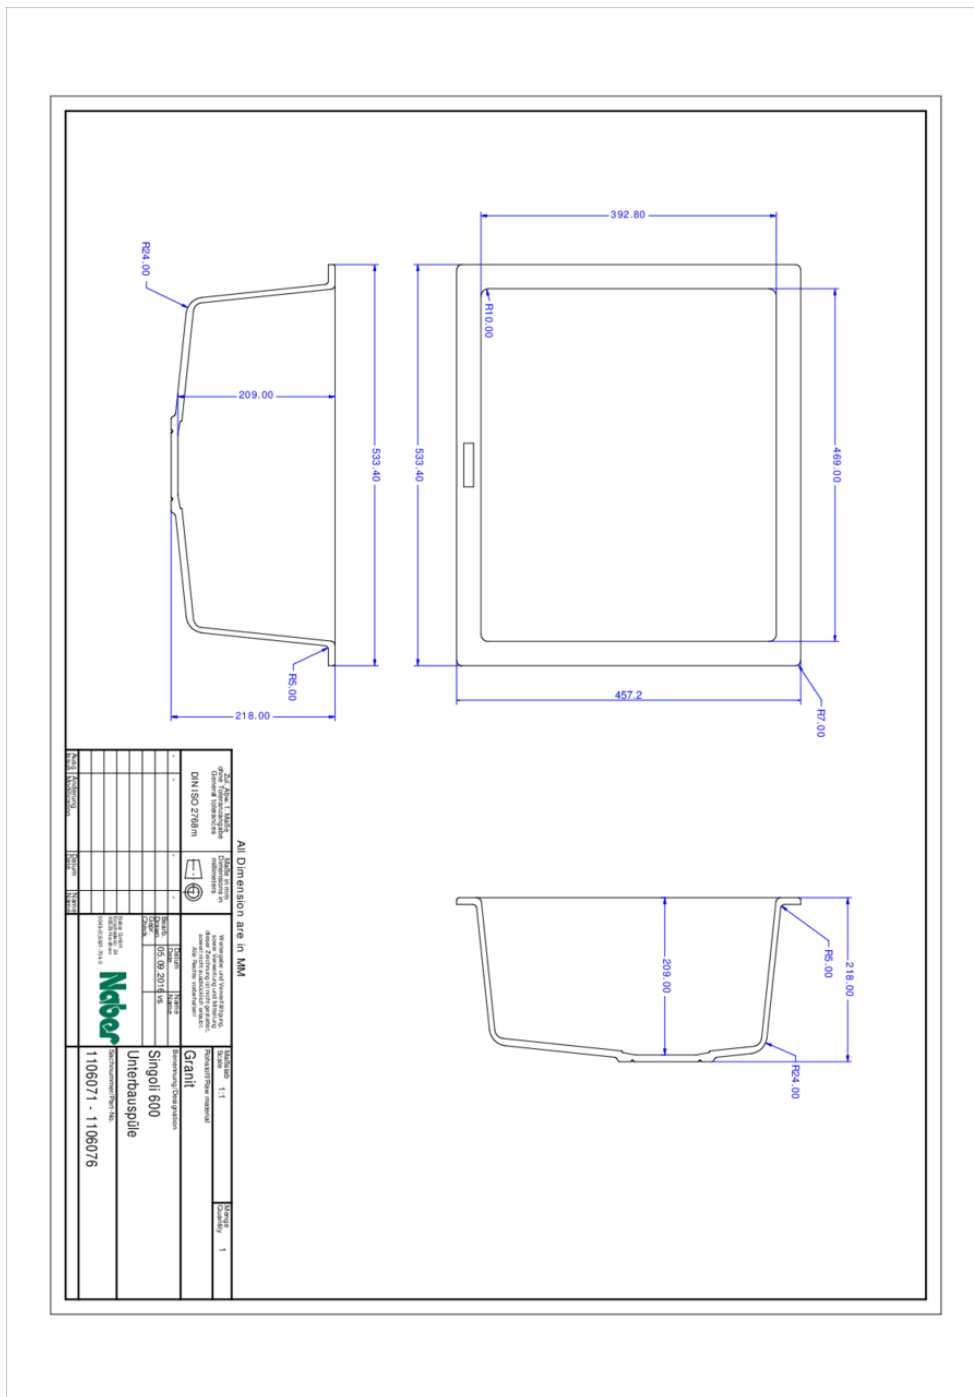

- ✓ Sub-structure bowl
- ✓ Composite
- ✓ Eccentric set, chrome-plated

Sub-structure sink. Composite, single bowl. 3½" basket strainer valve flush, rotational excenter fitting, chrome plated.

- suitable for worktop thicknesses of at least 15 mm
- **eccentric handle drilling dimension Ø 35 mm**
- cut-out dimensions ca. 468 x 390 mm
- can also be used in combination with hot water fittings (+/-100 °C)

[more infos...](#)

Technical data

Article type	Sink	Height main sink	209 mm
Width	533 mm	Depth main sink	392,8 mm
Material	Composite	Flushing radius (R)	7
Cabinet width	600 mm	Material thickness worktop minimum	15 mm
Suitable for	can also be used in combination with hot water fittings (+/-100 °C)	Armature bench	No
Cut-out dimension	approx. 468 x 390 mm	Number of sinks	1 main sink
Excenter fitting	Eccentric set, chrome-plated	Number of overflow points	1
Valve type	3½" basket strainer valve flush	Garnish actuation	Chrome-plated rotary eccentric
Installation variant	Sub-structure bowl	Pelvic inner radius (R)	10
Main sink width	480 mm	Drilling diameter eccentric	35 mm

Dimensional sketch (PDF)

Installation dimensions (PDF)