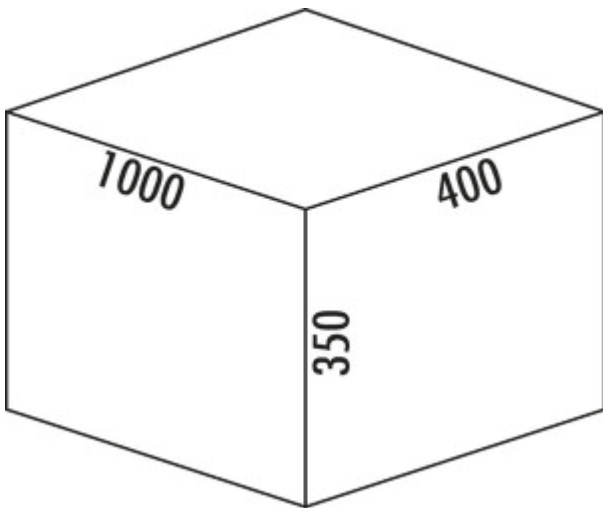

## Cox<sup>®</sup> Box 350 S/1000-5

Product number: 8012425

Configuration: with bio lid, light grey

### Configuration options

8012424 | without bio lid, light grey

8012425 | with bio lid, light grey

- ✓ Existing pull-outs
- ✓ full pull-out
- ✓ 74 l

For all standard drawers. With non-slip inlay mat and fixed complete lid.

- waste capacity 74 (1 x 22/2 x 16/2 x 10) liters
- bucket height 326 mm
- total height 350 mm
- suitable for Cox Work<sup>®</sup> utensils box

[more infos...](#)

### Technical data

Article type	Waste collection system	Opening technology	full pull-out
Height	350 mm	Total volume	74 l
Width	1.000 mm	Volume/content container 1	22 l
Mounting/Fixing	on existing pull-outs	Volume/content container 2	16 l
Cabinet width	1000 mm	Volume/content container 3	16 l
Shape	angular	Volume/content container 4	10 l
More parts	non-slip inlay mat	Colour container lid	light grey/green
Material lid	metal	Design	Existing pull-outs
Material container	plastic	Volume/Content container	22/16/16/10/10
Colour total cover	silver	Organic lid	Yes
Cover	Yes	Retractable total cover	No
Lid type(s)	Complete lid	Volume/content container 5	10 l
Number of containers	5	Bucket height	326 mm