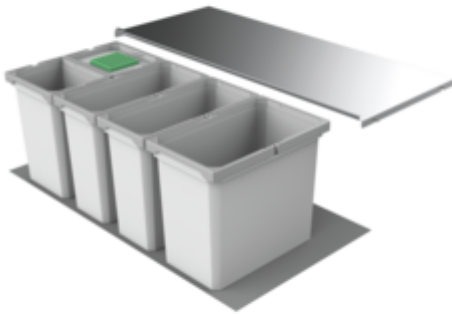

## Cox<sup>®</sup> Box 350 S/1000-5

Product number: 8012425

Configuration: with bio lid, light grey

### Configuration options

8012424 | without bio lid, light grey

8012425 | with bio lid, light grey

- ✓ Existing pull-outs
- ✓ full pull-out
- ✓ 74 l

For all standard drawers. With non-slip inlay mat and fixed complete lid.

- waste capacity 74 (1 x 22/2 x 16/2 x 10) liters
- bucket height 326 mm
- total height 350 mm
- suitable for Cox Work<sup>®</sup> utensils box

[more infos...](#)

### Technical data

Article type	Waste collection system	Opening technology	full pull-out
Height	350 mm	Total volume	74 l
Width	1.000 mm	Volume/content container 1	22 l
Mounting/Fixing	on existing pull-outs	Volume/content container 2	16 l
Cabinet width	1000 mm	Volume/content container 3	16 l
Shape	angular	Volume/content container 4	10 l
More parts	non-slip inlay mat	Colour container lid	light grey/green
Material lid	metal	Design	Existing pull-outs
Material container	plastic	Volume/Content container	22/16/16/10/10
Colour total cover	silver	Organic lid	Yes
Cover	Yes	Retractable total cover	No
Lid type(s)	Complete lid	Volume/content container 5	10 l
Number of containers	5	Bucket height	326 mm