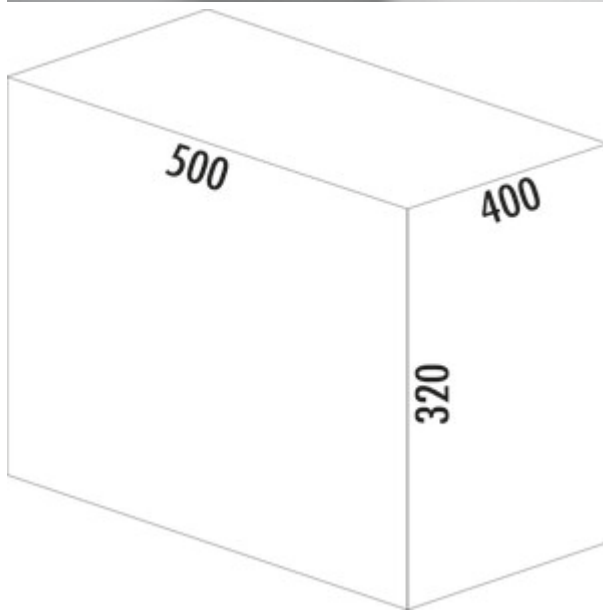

## WESCO® Pullboy Vario 320 S/400-2

Product number: 8011605  
Configuration: aluminium grey

### Configuration options

8011605 | aluminium grey

- ✓ Existing pull-outs
- ✓ 25 l
- ✓ Number of containers: 2

With non-slip inlay mat and complete lid.

Can be cut to fit all standard drawers.

Cutting dimensions of the mat:

max. 368 x 565 mm (W x D)

min. 230 x 456 (W x D)

— waste capacity 25 (1 x 17/1 x 8) liters

— the ideal space saver with an installation height of only 320 mm

[more infos...](#)

### Technical data

Article type	Waste collection system	Lid type(s)	Complete lid
Brand	WESCO®	Number of containers	2
Width	400 mm	Total volume	25 l
Mounting/Fixing	front panel cabinet bottom	Volume/content container 1	17 l
Installation_height_list	320 mm	Volume/content container 2	8 l
Cabinet width	400 mm	Design	Existing pull-outs
Shape	angular	Volume/Content container	17/8
Material lid	plastic	Single bucket can be removed	Yes
Material container	plastic	Anti-slip mat	non-slip inlay mat can be cut to fit all standard drawers cutting dimensions max. 462 x 565 mm (W x D) cutting dimensions min. 311 x 456 mm (W x D)
Cover	Yes		