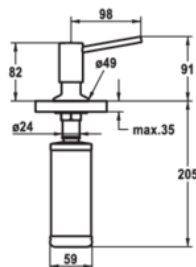

Dimensional sketch (PDF)

KWC BASIC

KWC

KWC-Nr.	Oberfläche
Z.538.409.000	ganzchrom

Seifenspender

Seifenspender KWC BASIC

- Nachfüllbar ohne Ausbau des Seifenbehälters
- Tischbohrung $\varnothing 26$ mm
- Lieferumfang:
  - Pumpe
  - Seifenbehälter mit 320 ml Fassungsvermögen