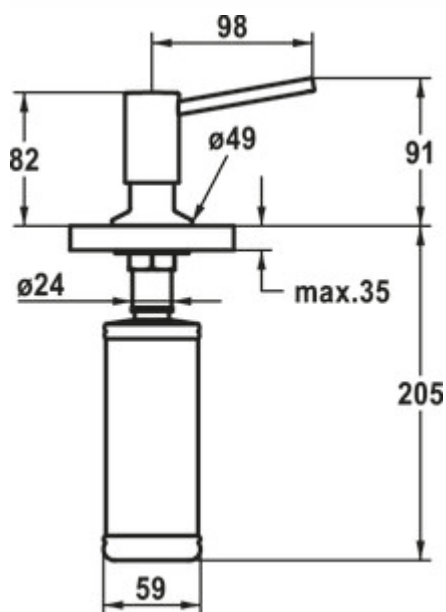

### Configuration options

5022216 | chrome

5022217 | black matt

5022218 | stainless steel finish

✓ Detergent dispenser

✓ 0,32 l

✓ KWC

Detergent dispenser. Capacity 320 ml. Filled from above.

— drill  $\varnothing$  26 mm

[more infos...](#)

### Technical data

Article type	Detergent dispenser	Factory customer service	Yes
Brand	KWC	Width	49 mm
Number of handles	1	Material	brass
Total installation height	91 mm	Surface/coating	PVD coating
Outreach	98 mm	Volume/Content	0,32 l
Drilling diameter	26 mm	Filling from above	Yes
Manufacturer's warranty	5 years manufacturer's warranty 10-year after-sales guarantee on spare parts		

#### Seifenspender KWC BASIC

- Nachfüllbar ohne Ausbau des Seifenbehälters
- Tischbohrung  $\varnothing 26$  mm
- Lieferumfang:
  - Pumpe
  - Seifenbehälter mit 320 ml Fassungsvermögen