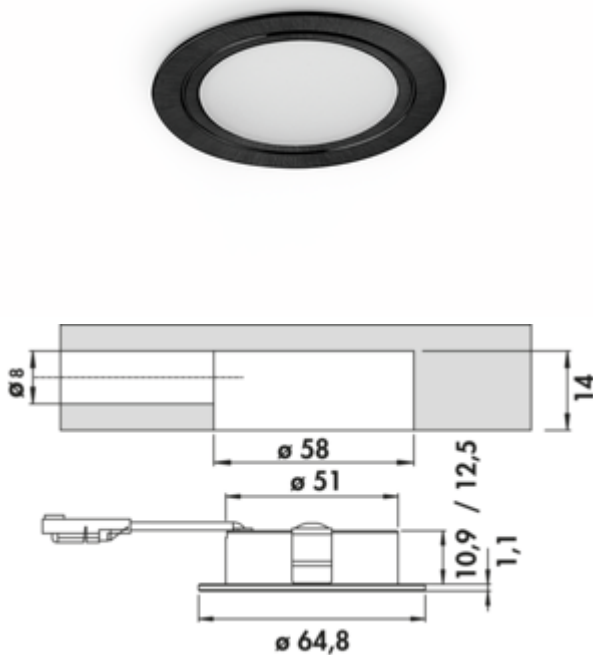

Anelli LED black matt

Product number: 7061325

Configuration: single lamp without switch, 4000 K neutral white

Configuration options

7061325 | single lamp without switch, 4000 K neutral white
 7061327 | set 2, 4000 K neutral white
 7061329 | set 3, 4000 K neutral white
 7061331 | set 5, 4000 K neutral white
 7063359 | single lamp without switch, 3000 K warm white
 7063361 | set 2, 3000 K warm white
 7063363 | set 3, 3000 K warm white
 7063365 | set 5, 3000 K warm white

- ✓ Built-in lamp
- ✓ Surface-mounted lamp
- ✓ 4000 K neutral white

Built-in lamp. Aluminium body, illumination without visible LED points.

Individual lamp without switch

- 4 watts, 12 V, two colour areas: **4000 K** neutral white, **3000 K** warm white
- 62 lumen/watt
- 2000 mm supply line
- drill \varnothing 58 mm

[more infos...](#)

Technical data

Article type	Luminaire	Length of the supply line (primary)	2.000 mm
Height	1,1 mm	Outer diameter	64,8 mm
Drilling diameter	58 mm	Illuminant included	Yes
Width	64,8 mm	Housing colour	black matt
Energy efficiency class	F	Colour temperature	4000 K neutral white
Transformer / converter required	Yes, must be ordered separately	Illuminant type	LED
Protection class	III	Replaceable illuminant	No
Mounting/Fixing	Base unit installation (wall unit/shelf) installation	Light yield	62 lumen/watt
Material housing	aluminium	Connection	One-sided
Switch	No	Homogeneous light field without visible LED points	Yes
Surface/coating	matt	Design	Built-in lamp Surface-mounted lamp
Shape	round	Illuminant power	4 watts