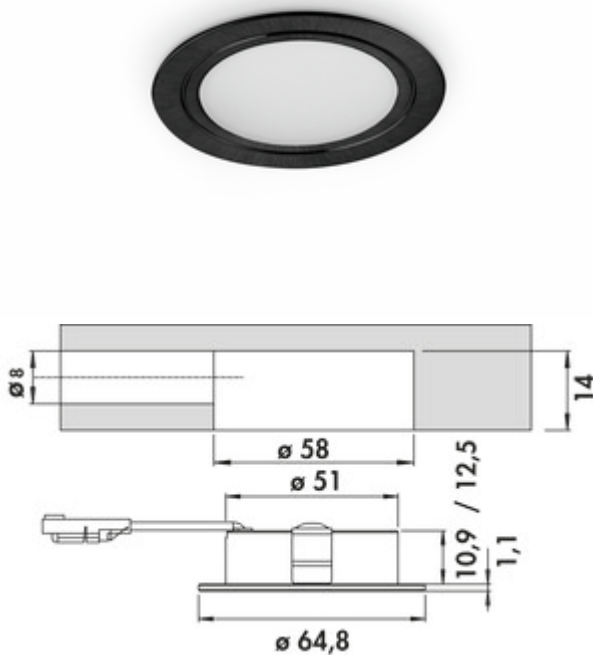

Anelli LED black matt

Product number: 7061325

Configuration: single lamp without switch, 4000 K neutral white

Configuration options

7061325 | single lamp without switch, 4000 K neutral white
 7061327 | set 2, 4000 K neutral white
 7061329 | set 3, 4000 K neutral white
 7061331 | set 5, 4000 K neutral white
 7063359 | single lamp without switch, 3000 K warm white
 7063361 | set 2, 3000 K warm white
 7063363 | set 3, 3000 K warm white
 7063365 | set 5, 3000 K warm white

- ✓ Built-in lamp
- ✓ Surface-mounted lamp
- ✓ 4000 K neutral white

Built-in lamp. Aluminium body, illumination without visible LED points.

Individual lamp without switch

- 4 watts, 12 V, two colour areas: 4000 K neutral white, 3000 K warm white
- 62 lumen/watt
- 2000 mm supply line
- drill \varnothing 58 mm

[more infos...](#)

Technical data

Article type	Luminaire	Outer diameter	64,8 mm
Drilling diameter	58 mm	Illuminant included	Yes
Width	64,8 mm	Housing colour	black matt
Energy efficiency class	F	Colour temperature	4000 K neutral white
Transformer / converter required	Yes, must be ordered separately	Illuminant type	LED
Protection class	III	Replaceable illuminant	No
Mounting/Fixing	Base unit installation (wall unit/shelf) installation	Light yield	62 lumen/watt
Material housing	aluminium	Connection	One-sided
Switch	No	Homogeneous light field without visible LED points	Yes
Surface/coating	matt	Design	Built-in lamp Surface-mounted lamp
Shape	round	Illuminant power	4 watts
Length of the supply line (primary)	2.000 mm		

Accessories

7061049	LED connection line, Connecting element, white, L 2000 mm
7061323	Anelli mounting ring, Accessory, matt black, 15 mm
7062309	LED converter 20, grey
7051089	Radio remote control, aluminium coloured
7062094	Slash switch, Switch, stainless steel
7053098	Rondo surface mounted switch, Switch, stainless steel coloured
7053096	Rondo surface mounted switch, Switch, white
7031092	Mains connection line with valance switch, Switch, white