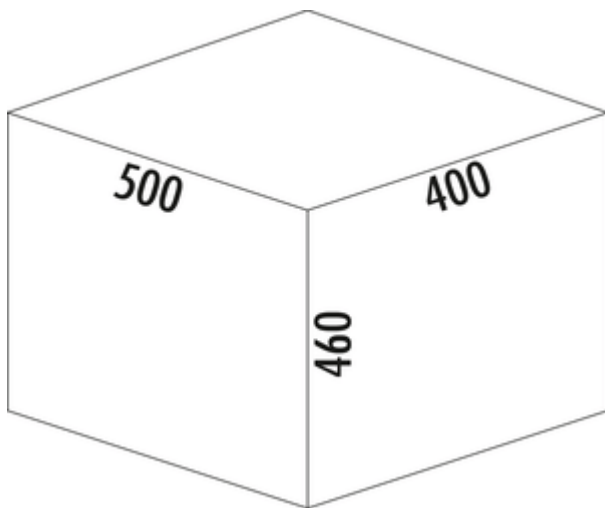

Cox[®] Base 460 S/500-3

Product number: 8012355

Configuration: light grey, H 460 mm

Configuration options

8012355 | light grey, H 460 mm

✓ Front pull-out system

✓ full pull-out

✓ 46 l

With pull-out complete lid.

— guide rail depth 470 mm

— waste capacity 46 (1 x 21/2 x 12.5) l

— technology: full pull-out

— frame/guide silver

— complete lid silver

— fitting: cabinet wall and front panel

— **with soft retraction and damping**

[more infos...](#)

Technical data

Article type	Waste collection system	Opening technology	full pull-out
Height	460 mm	Total volume	46 l
Width	500 mm	Volume/content container 1	21 l
Mounting/Fixing	cabinet wall front panel	Volume/content container 2	12,5 l
Cabinet width	500 mm	Volume/content container 3	12,5 l
Shape	angular	Soft closing	Yes
Frame colour	silver	Colour guide	silver
Material container	plastic	Design	Front pull-out system
Colour total cover	silver	Volume/Content container	21/12,5/12,5
Cover	Yes	Retractable total cover	Yes
Lid type(s)	Complete lid	Guide rail depth	470 mm
Number of containers	3	Locking mechanism	With damper