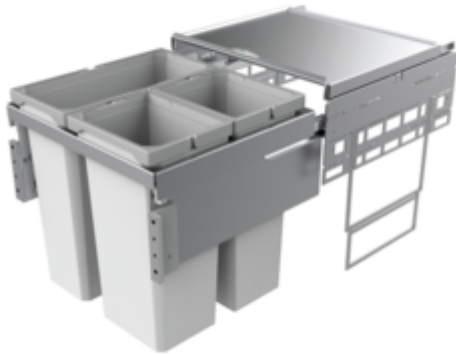

Cox[®] Base 460 S/500-3

Product number: 8012355

Configuration: light grey, H 460 mm

Configuration options

8012355 | light grey, H 460 mm

✓ Front pull-out system

✓ full pull-out

✓ 46 l

With pull-out complete lid.

— guide rail depth 470 mm

— waste capacity 46 (1 x 21/2 x 12.5) l

— technology: full pull-out

— frame/guide silver

— complete lid silver

— fitting: cabinet wall and front panel

— **with soft retraction and damping**

[more infos...](#)

Technical data

Article type	Waste collection system	Opening technology	full pull-out
Height	460 mm	Total volume	46 l
Width	500 mm	Volume/content container 1	21 l
Mounting/Fixing	cabinet wall front panel	Volume/content container 2	12,5 l
Cabinet width	500 mm	Volume/content container 3	12,5 l
Shape	angular	Soft closing	Yes
Frame colour	silver	Colour guide	silver
Material container	plastic	Design	Front pull-out system
Colour total cover	silver	Volume/Content container	21/12,5/12,5
Cover	Yes	Retractable total cover	Yes
Lid type(s)	Complete lid	Guide rail depth	470 mm
Number of containers	3	Locking mechanism	With damper

Spare Parts

8012323	Cox® system container, Single bucket, light grey, 21 liters
8012319	Cox® system container, Single bucket, light grey, 12.5 liters
8010145	Complete lid, Accessory, silver

Recommendations