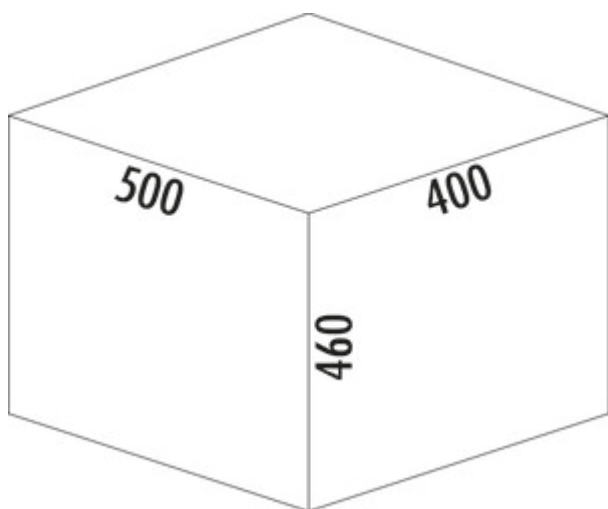

Cox[®] Base 460 S/500-3

Product number: 8012355

Configuration: light grey, H 460 mm

Configuration options

8012355 | light grey, H 460 mm

- ✓ Front pull-out system
- ✓ full pull-out
- ✓ 46 l

With pull-out complete lid.

- guide rail depth 470 mm
- waste capacity 46 (1 x 21/2 x 12.5) liters
- technology: full pull-out
- frame/guide silver
- complete lid silver
- fitting: cabinet wall and front panel
- with soft retraction and damping

[more infos...](#)

Technical data

Article type	Waste collection system	Total volume	46 l
Width	500 mm	Volume/content container 1	21 l
Mounting/Fixing	cabinet wall front panel	Volume/content container 2	12,5 l
Cabinet width	500 mm	Volume/content container 3	12,5 l
Shape	angular	Soft closing	Yes
Frame colour	silver	Colour guide	silver
Material container	plastic	Design	Front pull-out system
Colour total cover	silver	Volume/Content container	21/12,5/12,5
Cover	Yes	Retractable total cover	Yes
Lid type(s)	Complete lid	Guide rail depth	470 mm
Number of containers	3	Locking mechanism	With damper
Opening technology	full pull-out		