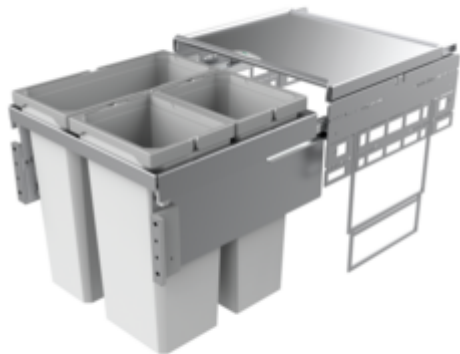

Cox[®] Base 460 S/500-3

Product number: 8012355

Configuration: light grey, H 460 mm

Configuration options

8012355 | light grey, H 460 mm

- ✓ Front pull-out system
- ✓ full pull-out
- ✓ 46 l

With pull-out complete lid.

- guide rail depth 470 mm
- waste capacity 46 (1 x 21/2 x 12.5) liters
- technology: full pull-out
- frame/guide silver
- complete lid silver
- fitting: cabinet wall and front panel
- with soft retraction and damping

[more infos...](#)

Technical data

Article type	Waste collection system	Total volume	46 l
Width	500 mm	Volume/content container 1	21 l
Mounting/Fixing	cabinet wall front panel	Volume/content container 2	12,5 l
Cabinet width	500 mm	Volume/content container 3	12,5 l
Shape	angular	Soft closing	Yes
Frame colour	silver	Colour guide	silver
Material container	plastic	Design	Front pull-out system
Colour total cover	silver	Volume/Content container	21/12,5/12,5
Cover	Yes	Retractable total cover	Yes
Lid type(s)	Complete lid	Guide rail depth	470 mm
Number of containers	3	Locking mechanism	With damper
Opening technology	full pull-out		

Spare Parts

8012323	Cox® system container, Single bucket, light grey, 21 liters
8012319	Cox® system container, Single bucket, light grey, 12.5 liters
8010145	Complete lid, Accessory, silver

Recommendations