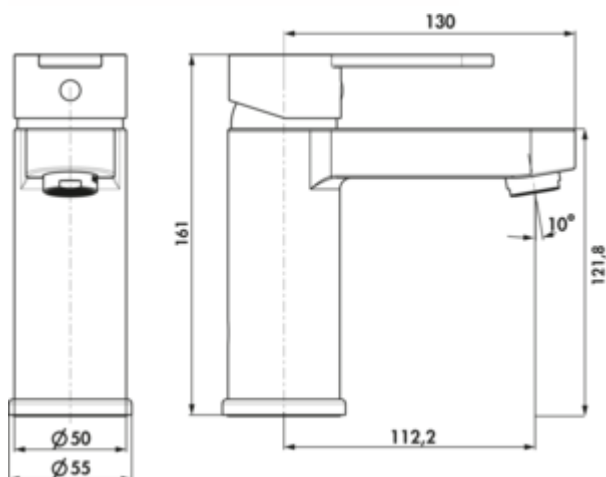

### Configuration options

5011086 | chrome, high pressure

5011095 | black matt, high pressure

✓ Washbasin tap

✓ high pressure

Single lever faucet. With pop-up rod waste fitting 1¼" and ceramic cartridge.

— drill Ø 35 mm

### Technical data

Article type	Washbasin tap	Cartridge with ceramic sealing discs	Yes
Brand	LINEA	Type of fitting	Single lever faucet
Number of handles	1	Operating pressure	high pressure
Total installation height	161 mm	Width	55 mm
Height	161 mm	Material	brass
Outreach	112,2 mm	Excenter fitting	With pop-up rod waste fitting 1¼"
Discharge height	121,8 mm	Number of tap holes	1
Operating mode	Lever	Angle of inclination of aerator	10 °
Drilling diameter	35 mm	Max. Flow rate at 3 bar	11,9 l/min
Handle position	top		