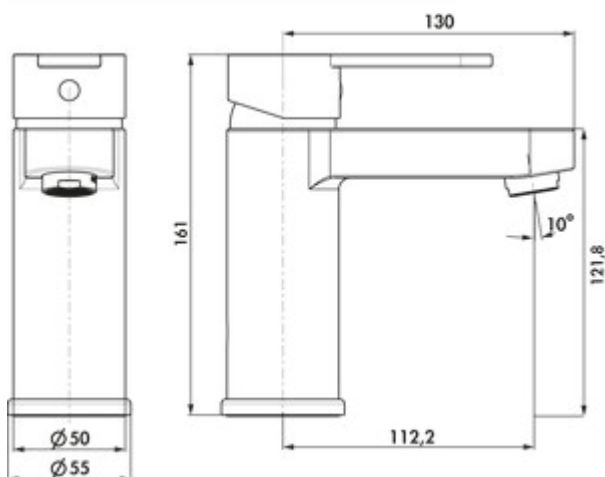

### Configuration options

5011086 | chrome, high pressure

5011095 | black matt, high pressure

✓ Washbasin tap

✓ high pressure

Single lever faucet. With pop-up rod waste fitting 1¼" and ceramic cartridge.

— drill Ø 35 mm

### Technical data

|                           |               |                                      |                                   |
|---------------------------|---------------|--------------------------------------|-----------------------------------|
| Article type              | Washbasin tap | Cartridge with ceramic sealing discs | Yes                               |
| Brand                     | LINEA         | Type of fitting                      | Single lever faucet               |
| Number of handles         | 1             | Operating pressure                   | high pressure                     |
| Total installation height | 161 mm        | Width                                | 55 mm                             |
| Outreach                  | 112,2 mm      | Material                             | brass                             |
| Discharge height          | 121,8 mm      | Excenter fitting                     | With pop-up rod waste fitting 1¼" |
| Operating mode            | Lever         | Number of tap holes                  | 1                                 |
| Drilling diameter         | 35 mm         | Angle of inclination of aerator      | 10 °                              |
| Handle position           | top           | Max. Flow rate at 3 bar              | 11,9 l/min                        |