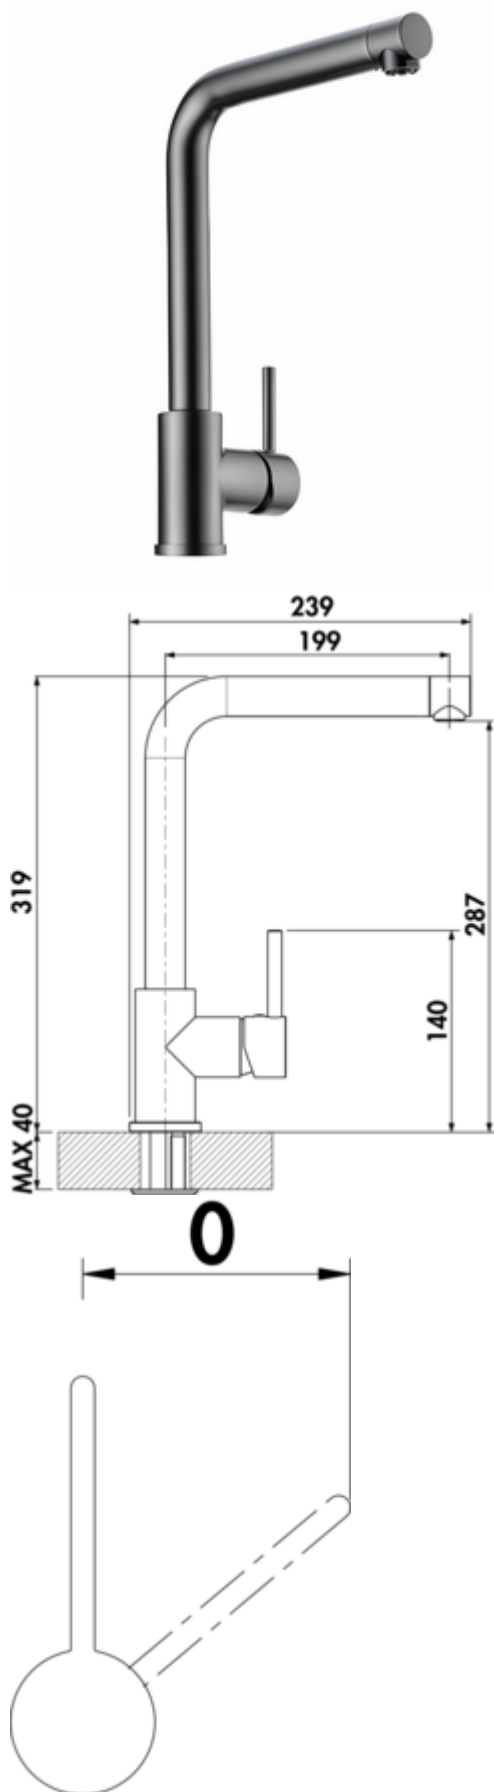

LINEA Arco 1

Product number: 5011260

Configuration: graphite, low pressure

Configuration options

- 5011250 | chrome, high pressure
- 5011251 | stainless steel finish, high pressure
- 5011254 | black matt, high pressure
- 5011255 | graphite, high pressure
- 5011257 | chrome, low pressure
- 5011258 | stainless steel finish, low pressure
- 5011259 | black matt, low pressure
- 5011260 | graphite, low pressure
- 5011270 | copper coloured, high pressure

- ✓ Sink faucet
- ✓ low pressure
- ✓ with swivelling outlet

Single lever faucet. With swivelling outlet, side lever, laminar aerator and ceramic cartridge.

- swivel range 360°
- drill Ø 35 mm
- corresponds to the German and European drinking water regulation/directive

BELGAQUA

[more infos...](#)

Technical data

Article type	Sink faucet	Type of fitting	Single lever faucet
Brand	LINEA	Operating pressure	low pressure
Number of handles	1	Material	brass
Total installation height	319 mm	Worktop thickness	40 mm
Height	319 mm	Number of tap holes	1
Outreach	199 mm	Cartridge size	35 mm
Outlet	with swivelling outlet	Flow rate at 3 bar (cold)	7,2 l/min
Discharge height	287 mm	Flow rate at 3 bar (hot)	7,18 l/min
Operating mode	Lever	Flow rate at 3 bar (mix)	8,53 l/min
Drilling diameter	35 mm	Connection type	G 3/8" F
Handle position	side lever	Connection size	DN 15
Cartridge with ceramic sealing discs	Yes	Connection hoses	450 mm
Swivel range outlet	360°		