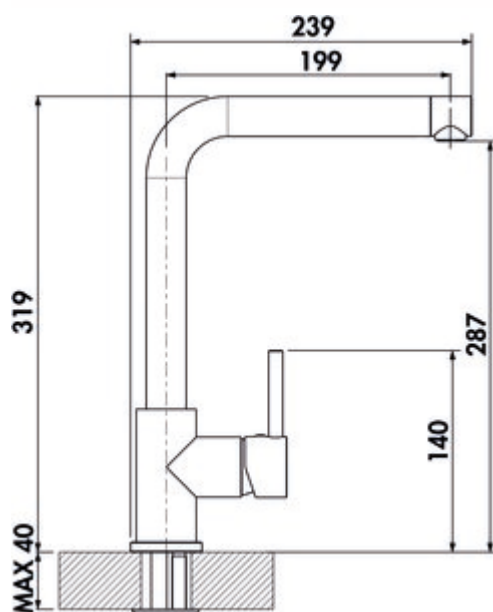

LINEA Arco 1

Product number: 5011260

Configuration: graphite, low pressure

Configuration options

- 5011250 | chrome, high pressure
- 5011251 | stainless steel finish, high pressure
- 5011254 | black matt, high pressure
- 5011255 | graphite, high pressure
- 5011257 | chrome, low pressure
- 5011258 | stainless steel finish, low pressure
- 5011259 | black matt, low pressure
- 5011260 | graphite, low pressure
- 5011270 | copper coloured, high pressure

- ✓ Sink faucet
- ✓ low pressure
- ✓ Swivelling

Single lever faucet. With swivelling outlet, side lever, laminar aerator and ceramic cartridge.

- swivel range 360°
- drill \varnothing 35 mm
- corresponds to the German and European drinking water regulation/directive

BELGAQUA

[more infos...](#)

Technical data

Article type	Sink faucet	Type of fitting	Single lever faucet
Brand	LINEA	Operating pressure	low pressure
Number of handles	1	Material	brass
Total installation height	319 mm	Worktop thickness	40 mm
Outreach	199 mm	Number of tap holes	1
Outlet	Swivelling	Cartridge size	35 mm
Discharge height	287 mm	Spring-guided hose shower	No
Operating mode	Lever	Flow rate at 3 bar (cold)	7,2 l/min
Drilling diameter	35 mm	Flow rate at 3 bar (hot)	7,18 l/min
Handle position	right	Flow rate at 3 bar (mix)	8,53 l/min
Warranty	2-year Naber warranty (except for wear parts); the general warranty conditions of Naber GmbH apply.	Connection type	G 3/8" F
Cartridge with ceramic sealing discs	Yes	Connection size	DN 15
Swivel range outlet	360°	Connection hoses	450 mm
Kundendienst	Your claim to customer service during the warranty period will be settled individually by agreement.		