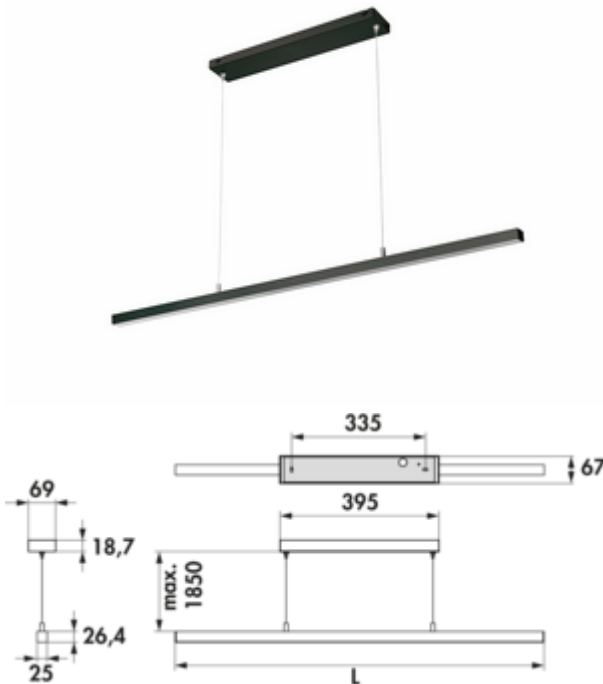

Asta colour change LED

Product number: 7065059

Configuration: L 1200 mm, 18.6 W, black matt

Configuration options

- 7065055 | L 900 mm, 13.9 W, stainl. steel coloured
- 7065056 | L 1200 mm, 18.6 W, stainl. steel coloured
- 7065057 | L 1500 mm, 23.2 W, stainl. steel coloured
- 7065058 | L 900 mm, 13.9 W, black matt
- 7065059 | L 1200 mm, 18.6 W, black matt
- 7065060 | L 1500 mm, 23.2 W, black matt

- ✓ Pendant light
- ✓ 2700 K warm white to 6500 K cold white
- ✓ 18.6 watts

Pendant light. Aluminium body. Incl. FW functional converter 30 module 2 and 1-channel colour change remote control.

- 230 V
- stepless control of the light colour from **2700 K** warm white to **6500 K** cold white
- memory function: the last setting is saved
- dimmer function: brightness continuously dimmable
- **not dimmable with on-site dimmer**
- max. 84 lumen/watt at **6500 K** cold white
- suspension max. 1850 mm
- can be operated with the 1- or 4-channel radio remote control (7061285/7061276)
- LIC LED system compatible

This product contains a light source of energy efficiency class G. More information about the LIC/MEC LED system

[more infos...](#)

Technical data

Article type	Luminaire	Colour temperature	2700 K warm white to 6500 K cold white
Height	26,4 mm	Type of dimming	brightness continuously dimmable
Width	1.200 mm	LIC system compatible	Yes
Energy efficiency class	G	Illuminant type	LED
Mains voltage	230 V	Light yield	max. 84 lumen/watt at 6500 K cold white
Transformer / converter required	Yes, included	Connection	One-sided
Mounting/Fixing	Ceiling mounting	Material cover	plastic
Material housing	aluminium	Cover colour	white
Shape	angular	Suspension	1850 mm
Memory function	Yes	Dimmable by on-site dimmer	No
Illuminant included	Yes	Design	Pendant light
Dimmer	Yes	Dimming function (composite)	Yes, brightness continuously dimmable
Housing colour	black matt	Illuminant power	18.6 watts

Dimensional sketch (PDF)