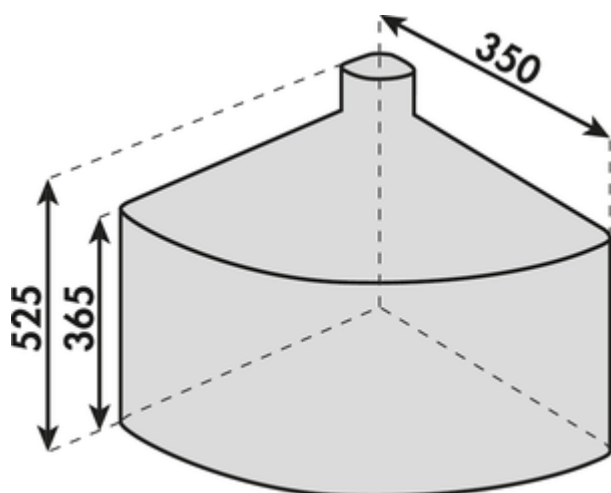

Complete with bio-lid and 4 activated charcoal filters (about one year's supply).

— waste capacity 18 (2 x 9) liters

— technology: swivel technology

— fitting: cabinet bottom/-wall

[more infos...](#)

Technical data

Article type	Waste collection system	Opening technology	swivel technology
Height	525 mm	Total volume	18 l
Mounting/Fixing	cabinet bottom cabinet wall	Volume/content container 1	9 l
Cabinet width	400 mm	Volume/content container 2	9 l
Shape	angular	Design	For swivel technology
More parts	4 activated charcoal filters	Organic lid	Yes
Number of containers	2	Biode lid bucket sizes	9 l