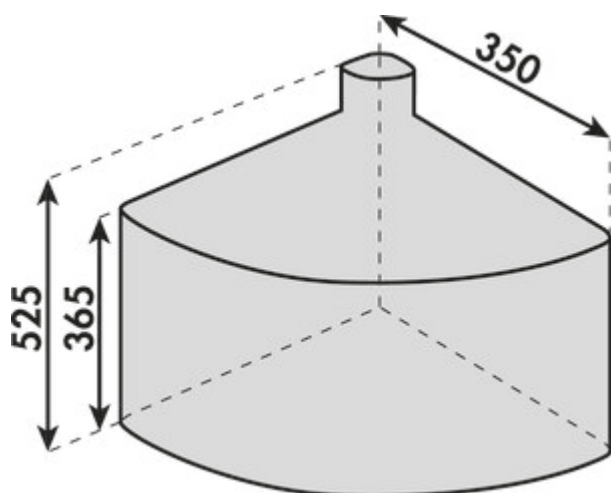

Cabbi® junior 2 plus

Product number: 8013202

Configuration: anthracite

Configuration options

8013202 | anthracite

- ✓ For swivel technology
- ✓ swivel technology
- ✓ 18 l

Complete with bio-lid and 4 activated charcoal filters (about one year's supply).

— waste capacity 18 (2 x 9) liters

— technology: swivel technology

— fitting: cabinet bottom/-wall

[more infos...](#)

Technical data

| | | | |
|----------------------|--------------------------------|----------------------------|-----------------------|
| Article type | Waste collection system | Total volume | 18 l |
| Mounting/Fixing | cabinet bottom cabinet wall | Volume/content container 1 | 9 l |
| Cabinet width | 400 mm | Volume/content container 2 | 9 l |
| Shape | angular | Design | For swivel technology |
| More parts | 4 activated charcoal filters | Organic lid | Yes |
| Number of containers | 2 | Biode lid bucket sizes | 9 l |
| Opening technology | swivel technology | | |