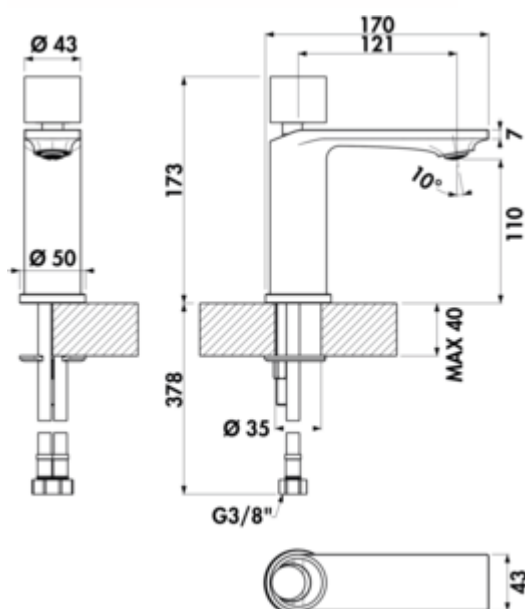

LINEA Glam Leva bathroom

Product number: 5011297
Configuration: chrome, high pressure

Configuration options

5011297 | chrome, high pressure
5011298 | black matt, high pressure

✓ Washbasin tap

✓ high pressure

Single lever faucet. With ceramic cartridge. With drain fitting Klick-Komfort (without spill-over).

— drill Ø 35 mm

BELGAQUA

[more infos...](#)

Technical data

Article type	Washbasin tap	Width	50 mm
Brand	LINEA	Material	brass
Number of handles	1	Worktop thickness	40 mm
Total installation height	173 mm	Excenter fitting	With drain fitting Klick-Komfort (without spill-over)
Height	173 mm	Number of tap holes	1
Outreach	121 mm	Cartridge size	25 mm
Discharge height	110 mm	Angle of inclination of aerator	10 °
Drilling diameter	35 mm	Flow rate at 3 bar (cold)	11,58 l/min
Handle position	top	Connection type	G 3/8" F
Cartridge with ceramic sealing discs	Yes	Connection size	DN 15
Type of fitting	Single lever faucet	Connection hoses	450 mm
Operating pressure	high pressure		