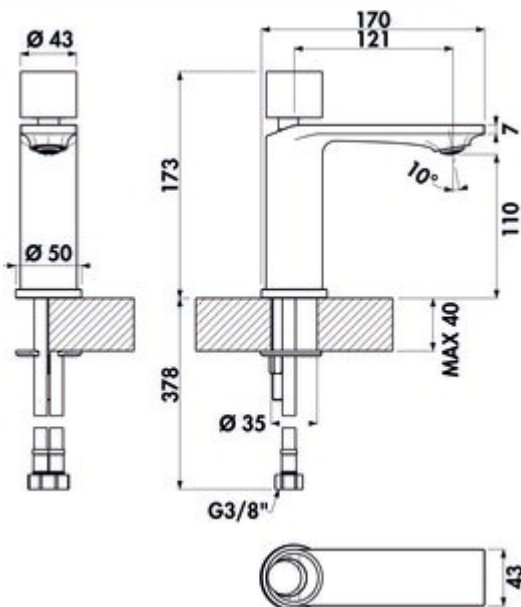

LINEA Glam Leva bathroom

Product number: 5011297
Configuration: chrome, high pressure

Configuration options

5011297 | chrome, high pressure
5011298 | black matt, high pressure

- ✓ Washbasin tap
- ✓ high pressure

Single lever faucet. With ceramic cartridge. With drain fitting Klick-Komfort (without spill-over).
— drill \varnothing 35 mm

BELGAQUA

[more infos...](#)

Technical data

Article type	Washbasin tap	Width	50 mm
Brand	LINEA	Material	brass
Number of handles	1	Worktop thickness	40 mm
Total installation height	173 mm	Excenter fitting	With drain fitting Klick-Komfort (without spill-over)
Outreach	121 mm	Number of tap holes	1
Discharge height	110 mm	Cartridge size	25 mm
Drilling diameter	35 mm	Angle of inclination of aerator	10 °
Handle position	top	Flow rate at 3 bar (cold)	11,58 l/min
Cartridge with ceramic sealing discs	Yes	Connection type	G 3/8" F
Type of fitting	Single lever faucet	Connection size	DN 15
Operating pressure	high pressure	Connection hoses	450 mm